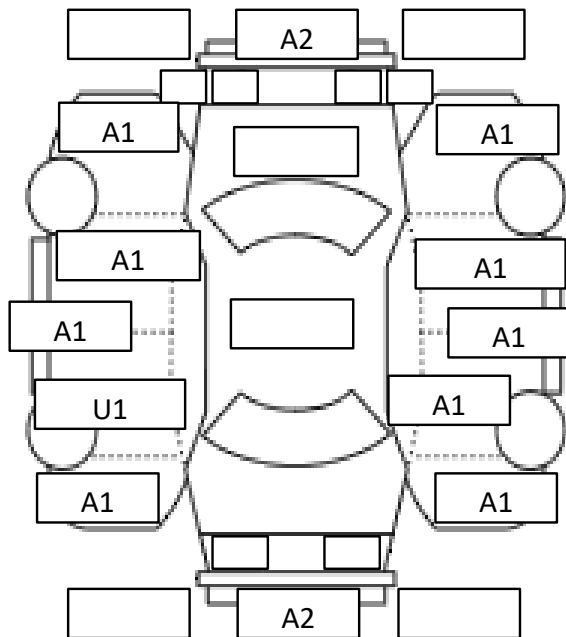

OPTIONS

| | | | | | | | | | | |
|-------------------|---|----------------|---|----------|-------|---------------|-----|--------------------|-------------|-------|
| AIRBAGS | 6 | KEY | 1 | AW SIZE | 15in. | TAKATA AIRBAG | YES | NO | RECALL DONE | |
| STABILITY CONTROL | ✓ | CRUISE CONTROL | ✓ | SUN ROOF | | BACK CAMERA | ✓ | POWER SLIDING DOOR | | L / R |