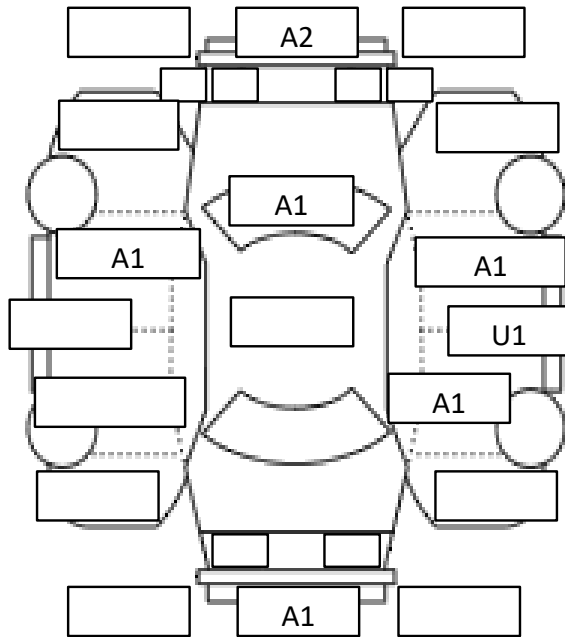

MAKE			MODEL			GRADE		
Toyota			AQUA			S		
YEAR	CC	FUEL	KMS	TRANS.	EXT. COLOR	INT. COLOR		
2014	1500	HV	81,778	AT·MT	Orange	Black/Gray		
MODEL CODE				CHASSIS NO.				
DAA-NHP10				NHP10-2383632				

MECHANICAL, ELECTRICAL & RUST

1	OIL LEAK	GOOD	FAIL		5	POWER MIRROR	GOOD	FAIL	NONE
2	ENGINE	GOOD	FAIL		6	POWER WINDOW	GOOD	FAIL	NONE
3	RUST UNDERNEATH	GOOD	FAIL		7	AIR CONDITIONER	GOOD	FAIL	NONE
4	RUST OTHERS	GOOD	FAIL		8	WARNING LAMP	GOOD	FAIL	

INTERIOR

9	ROOF LINER	GOOD	FAIL	LOSE	RIP	
10	DOOR TRIM	GOOD	FAIL	LOSE	RIP	
11	DASH BOARD	GOOD	FAIL	CRACK	LIFTING	
12	SEATS	GOOD	FAIL	DIRT	RIP	CIGARETTE MARK
13	ROOM CONDITION	GOOD	FAIL	RIP	CIGARETTE SMELL	PET SMELL

OPTIONS

AIRBAGS	2	KEY	2	AW SIZE		TAKATA AIRBAG	YES	NO	RECALL DONE	
STABILITY CONTROL	✓	CRUISE CONTROL		SUN ROOF		BACK CAMERA	✓		POWER SLIDING DOOR	L / R

(Remark)