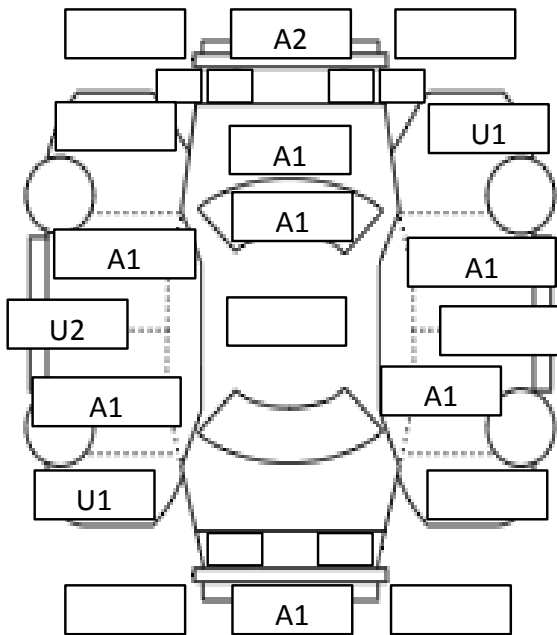

MAKE			MODEL			GRADE		
Toyota			AQUA			S		
YEAR	CC	FUEL	KMS	TRANS.	EXT. COLOR	INT. COLOR		
2014	1500	HV	95,407	(AT) MT	Purple	Black/Gray		
MODEL CODE				CHASSIS NO.				
DAA-NHP10				NHP10-2375577				

MECHANICAL, ELECTRICAL & RUST

1	OIL LEAK	(GOOD)	FAIL		5	POWER MIRROR	(GOOD)	FAIL	NONE
2	ENGINE	(GOOD)	FAIL		6	POWER WINDOW	(GOOD)	FAIL	NONE
3	RUST UNDERNEATH	(GOOD)	FAIL		7	AIR CONDITIONER	(GOOD)	FAIL	NONE
4	RUST OTHERS	(GOOD)	FAIL		8	WARNING LAMP	(GOOD)	FAIL	

INTERIOR

9	ROOF LINER	(GOOD)	FAIL	LOSE	RIP	
10	DOOR TRIM	(GOOD)	FAIL	LOSE	RIP	
11	DASH BOARD	(GOOD)	FAIL	CRACK	LIFTING	
12	SEATS	GOOD	FAIL	(DIRT)	RIP	CIGARETTE MARK
13	ROOM CONDITION	(GOOD)	FAIL	RIP	CIGARETTE SMELL	PET SMELL

OPTIONS

AIRBAGS	2	KEY	2	AW SIZE	15in.	TAKATA AIRBAG	YES (NO)	RECALL DONE	
STABILITY CONTROL	✓	CRUISE CONTROL		SUN ROOF		BACK CAMERA		POWER SLIDING DOOR	L / R

(Remark)

A(Scratch)
Y(Crack)
XX(Replacement)

U(Dent)
C(Corrode)

d(Dimple)
P(Paint Faded)
X(Replacement requires)

md(Many Dimples)
W(Uneven paint)

S(Rust)