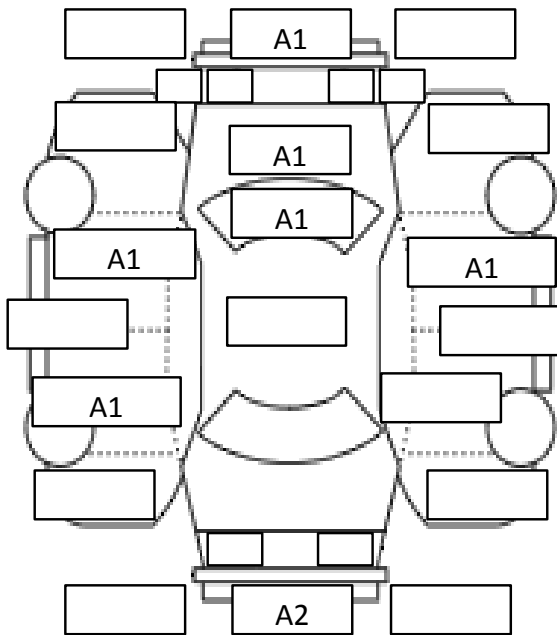

MAKE			MODEL			GRADE		
Toyota			AQUA			L		
YEAR	CC	FUEL	KMS	TRANS.	EXT. COLOR	INT. COLOR		
2016	1500	HV	87,335	AT MT	Silver	Gray		
MODEL CODE				CHASSIS NO.				
DAA-NHP10				NHP10-6542785				

MECHANICAL, ELECTRICAL & RUST

1	OIL LEAK	GOOD	FAIL		5	POWER MIRROR	GOOD	FAIL	NONE
2	ENGINE	GOOD	FAIL		6	POWER WINDOW	GOOD	FAIL	NONE
3	RUST UNDERNEATH	GOOD	FAIL		7	AIR CONDITIONER	GOOD	FAIL	NONE
4	RUST OTHERS	GOOD	FAIL		8	WARNING LAMP	GOOD	FAIL	

INTERIOR

9	ROOF LINER	GOOD	FAIL	LOSE	RIP	
10	DOOR TRIM	GOOD	FAIL	LOSE	RIP	
11	DASH BOARD	GOOD	FAIL	CRACK	LIFTING	
12	SEATS	GOOD	FAIL	DIRT	RIP	CIGARETTE MARK
13	ROOM CONDITION	GOOD	FAIL	RIP	CIGARETTE SMELL	PET SMELL

OPTIONS

AIRBAGS	2	KEY	2	AW SIZE		TAKATA AIRBAG	YES NO	RECALL DONE	
STABILITY CONTROL	✓	CRUISE CONTROL		SUN ROOF		BACK CAMERA		POWER SLIDING DOOR	L / R

(Remark)

A(Scratch)
Y(Crack)
XX(Replacement)

U(Dent)
C(Corrode)

d(Dimple)
P(Paint Faded)
X(Replacement requires)

md(Many Dimples)
W(Uneven paint)

S(Rust)