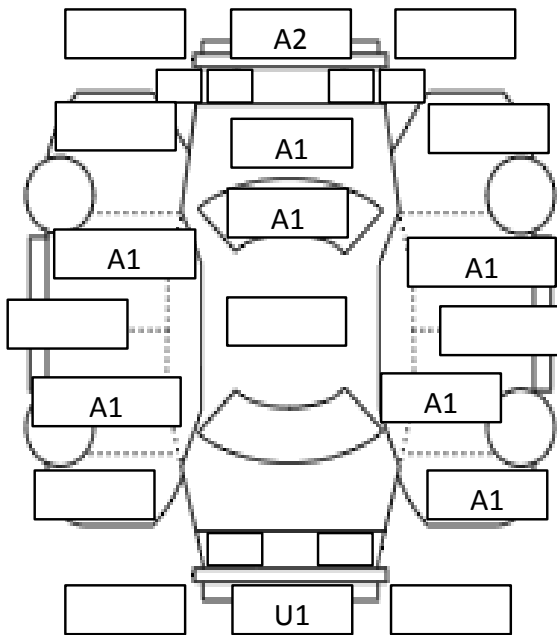

MAKE			MODEL			GRADE		
Toyota			AQUA			L		
YEAR	CC	FUEL	KMS	TRANS.	EXT. COLOR	INT. COLOR		
2016	1500	HV	95,434	AT MT	White	Gray		
MODEL CODE				CHASSIS NO.				
DAA-NHP10				NHP10-6539242				

MECHANICAL, ELECTRICAL & RUST

1	OIL LEAK	GOOD	FAIL		5	POWER MIRROR	GOOD	FAIL	NONE
2	ENGINE	GOOD	FAIL		6	POWER WINDOW	GOOD	FAIL	NONE
3	RUST UNDERNEATH	GOOD	FAIL		7	AIR CONDITIONER	GOOD	FAIL	NONE
4	RUST OTHERS	GOOD	FAIL		8	WARNING LAMP	GOOD	FAIL	

INTERIOR

9	ROOF LINER	GOOD	FAIL	LOSE	RIP	
10	DOOR TRIM	GOOD	FAIL	LOSE	RIP	
11	DASH BOARD	GOOD	FAIL	CRACK	LIFTING	
12	SEATS	GOOD	FAIL	DIRT	RIP	CIGARETTE MARK
13	ROOM CONDITION	GOOD	FAIL	RIP	CIGARETTE SMELL	PET SMELL

OPTIONS

AIRBAGS	2	KEY	2	AW SIZE		TAKATA AIRBAG	YES NO	RECALL DONE	
STABILITY CONTROL	✓	CRUISE CONTROL		SUN ROOF		BACK CAMERA		POWER SLIDING DOOR	L / R

(Remark)