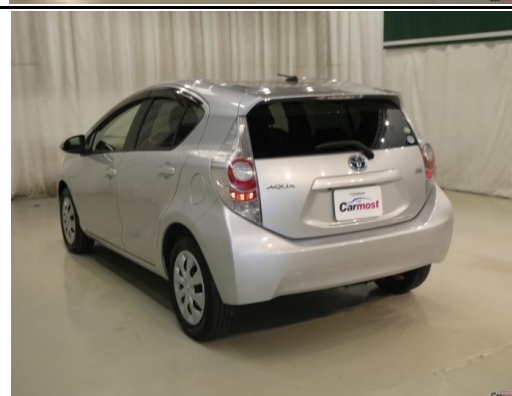

MAKE			MODEL			GRADE		
Toyota			AQUA			G		
YEAR	CC	FUEL	KMS	TRANS.	EXT. COLOR	INT. COLOR		
2013	1500	HV	89,036	AT-MT	Silver	Brown		
MODEL CODE				CHASSIS NO.				
DAA-NHP10				NHP10-2213925				

MECHANICAL, ELECTRICAL & RUST

1	OIL LEAK	GOOD	FAIL		5	POWER MIRROR	GOOD	FAIL	NONE
2	ENGINE	GOOD	FAIL		6	POWER WINDOW	GOOD	FAIL	NONE
3	RUST UNDERNEATH	GOOD	FAIL		7	AIR CONDITIONER	GOOD	FAIL	NONE
4	RUST OTHERS	GOOD	FAIL		8	WARNING LAMP	GOOD	FAIL	

INTERIOR

9	ROOF LINER	GOOD	FAIL	LOSE	RIP	
10	DOOR TRIM	GOOD	FAIL	LOSE	RIP	
11	DASH BOARD	GOOD	FAIL	CRACK	LIFTING	
12	SEATS	GOOD	FAIL	DIRT	RIP	CIGARETTE MARK
13	ROOM CONDITION	GOOD	FAIL	RIP	CIGARETTE SMELL	PET SMELL

OPTIONS

AIRBAGS	2	KEY	2	AW SIZE		TAKATA AIRBAG	YES	NO	RECALL DONE	
STABILITY CONTROL	✓	CRUISE CONTROL		SUN ROOF		BACK CAMERA	✓		POWER SLIDING DOOR	L / R

(Remark)

A(Scratch)
Y(Crack)
XX(Replacement)

U(Dent)
C(Corrode)

d(Dimple)
P(Paint Faded)
X(Replacement requires)

md(Many Dimples)
W(Uneven paint)

S(Rust)