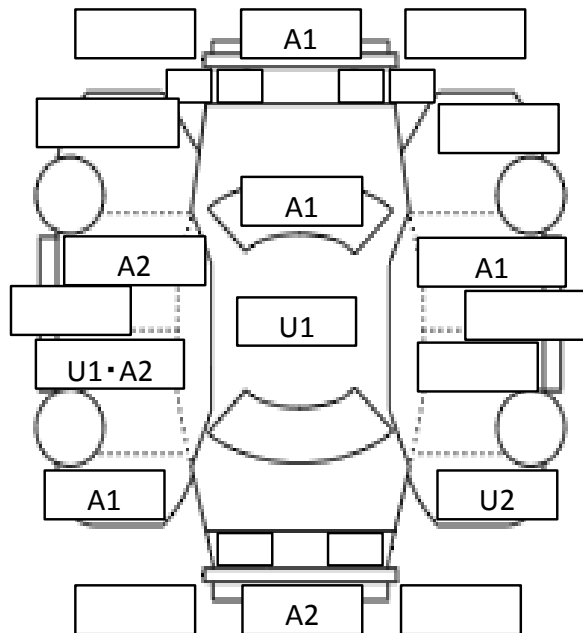

MAKE			MODEL			GRADE		
Toyota			AQUA			S		
YEAR	CC	FUEL	KMS	TRANS.	EXT. COLOR	INT. COLOR		
2013	1500	HV	98,052	AT·MT	Gray	Black		
MODEL CODE				CHASSIS NO.				
DAA-NHP10				NHP10-2157207				

MECHANICAL, ELECTRICAL & RUST

1	OIL LEAK	GOOD	FAIL		5	POWER MIRROR	GOOD	FAIL	NONE
2	ENGINE	GOOD	FAIL		6	POWER WINDOW	GOOD	FAIL	NONE
3	RUST UNDERNEATH	GOOD	FAIL		7	AIR CONDITIONER	GOOD	FAIL	NONE
4	RUST OTHERS	GOOD	FAIL		8	WARNING LAMP	GOOD	FAIL	

INTERIOR

9	ROOF LINER	GOOD	FAIL	LOSE	RIP	
10	DOOR TRIM	GOOD	FAIL	LOSE	RIP	
11	DASH BOARD	GOOD	FAIL	CRACK	LIFTING	
12	SEATS	GOOD	FAIL	DIRT	RIP	CIGARETTE MARK
13	ROOM CONDITION	GOOD	FAIL	RIP	CIGARETTE SMELL	PET SMELL

OPTIONS

AIRBAGS	2	KEY	2	AW SIZE	15in.	TAKATA AIRBAG	YES	NO	RECALL DONE
STABILITY CONTROL	✓	CRUISE CONTROL		SUN ROOF		BACK CAMERA		POWER SLIDING DOOR	L / R

(Remark)

A(Scratch)
Y(Crack)
XX(Replacement)

U(Dent)
C(Corrode)

d(Dimple)
P(Paint Faded)
X(Replacement requires)

md(Many Dimples)
W(Uneven paint)

S(Rust)