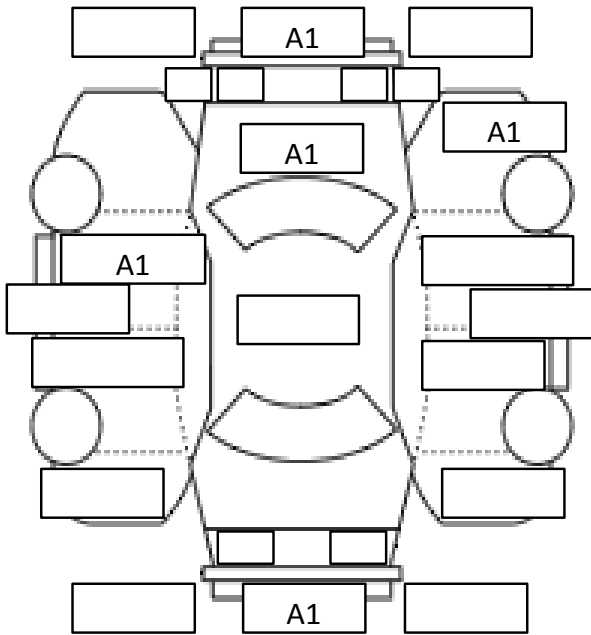

MAKE			MODEL			GRADE		
Toyota			Prius			G TOURING LEATHER PKG		
YEAR	CC	FUEL	KMS	TRANS.	EXT. COLOR	INT. COLOR		
2013	1800	HV	114,737	AT MT	Pearl	Black		
MODEL CODE				CHASSIS NO.				
DAA-ZVW30				ZVW30-1672318				

MECHANICAL, ELECTRICAL & RUST

1	OIL LEAK	GOOD	FAIL		5	POWER MIRROR	GOOD	FAIL	NONE
2	ENGINE	GOOD	FAIL		6	POWER WINDOW	GOOD	FAIL	NONE
3	RUST UNDERNEATH	GOOD	FAIL		7	AIR CONDITIONER	GOOD	FAIL	NONE
4	RUST OTHERS	GOOD	FAIL		8	WARNING LAMP	GOOD	FAIL	

INTERIOR

9	ROOF LINER	GOOD	FAIL	LOSE	RIP	
10	DOOR TRIM	GOOD	FAIL	LOSE	RIP	
11	DASH BOARD	GOOD	FAIL	CRACK	LIFTING	
12	SEATS	GOOD	FAIL	DIRT	RIP	CIGARETTE MARK
13	ROOM CONDITION	GOOD	FAIL	RIP	CIGARETTE SMELL	PET SMELL

OPTIONS

AIRBAGS	6	KEY	2	AW SIZE	17in.	TAKATA AIRBAG	YES NO	RECALL DONE	
STABILITY CONTROL	✓	CRUISE CONTROL		SUN ROOF		BACK CAMERA		POWER SLIDING DOOR	L / R

(Remark)
• CD, DVD

A (Scratch)
Y (Crack)
XX (Replacement)

U (Dent)
C (Corrode)

d (Dimple)
P (Paint Faded)
X (Replacement requires)

md (Many Dimples)
W (Uneven paint)

S (Rust)