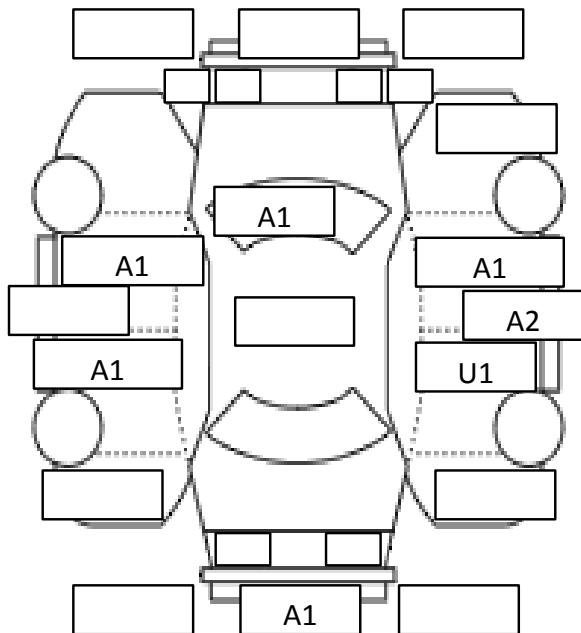

MAKE			MODEL			GRADE		
Mazda			Atenza Wagon			XD		
YEAR	CC	FUEL	KMS	TRANS.	EXT. COLOR	INT. COLOR		
2012	2200	D	64,484	AT·MT	Pearl	Black		
MODEL CODE				CHASSIS NO.				
LDA-GJ2FW				GJ2FW-100847				

MECHANICAL, ELECTRICAL & RUST

1	OIL LEAK	GOOD	FAIL		5	POWER MIRROR	GOOD	FAIL	NONE
2	ENGINE	GOOD	FAIL		6	POWER WINDOW	GOOD	FAIL	NONE
3	RUST UNDERNEATH	GOOD	FAIL		7	AIR CONDITIONER	GOOD	FAIL	NONE
4	RUST OTHERS	GOOD	FAIL		8	WARNING LAMP	GOOD	FAIL	

INTERIOR

9	ROOF LINER	GOOD	FAIL	LOSE	RIP	
10	DOOR TRIM	GOOD	FAIL	LOSE	RIP	
11	DASH BOARD	GOOD	FAIL	CRACK	LIFTING	
12	SEATS	GOOD	FAIL	DIRT	RIP	CIGARETTE MARK
13	ROOM CONDITION	GOOD	FAIL	RIP	CIGARETTE SMELL	PET SMELL

OPTIONS

AIRBAGS	6	KEY	2	AW SIZE	17in.	TAKATA AIRBAG	YES	NO	RECALL DONE	
STABILITY CONTROL	✓	CRUISE CONTROL	✓	SUN ROOF		BACK CAMERA	✓	POWER SLIDING DOOR		L / R

(Remark)

A(Scratch)
Y(Crack)
XX(Replacement)

U(Dent)
C(Corrode)

d(Dimple)
P(Paint Faded)
X(Replacement requires)

md(Many Dimples)
W(Uneven paint)

S(Rust)