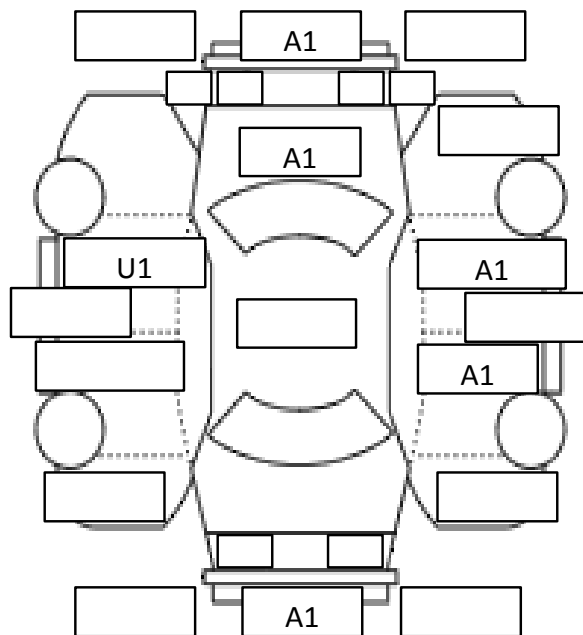

MAKE			MODEL			GRADE		
Toyota			AQUA			S		
YEAR	CC	FUEL	KMS	TRANS.	EXT. COLOR	INT. COLOR		
2016	1500	HV	97,054	AT·MT	White	Black		
MODEL CODE				CHASSIS NO.				
DAA-NHP10				NHP10-2553786				

MECHANICAL, ELECTRICAL & RUST

1	OIL LEAK	GOOD	FAIL		5	POWER MIRROR	GOOD	FAIL	NONE
2	ENGINE	GOOD	FAIL		6	POWER WINDOW	GOOD	FAIL	NONE
3	RUST UNDERNEATH	GOOD	FAIL		7	AIR CONDITIONER	GOOD	FAIL	NONE
4	RUST OTHERS	GOOD	FAIL		8	WARNING LAMP	GOOD	FAIL	

INTERIOR

9	ROOF LINER	GOOD	FAIL	LOSE	RIP	
10	DOOR TRIM	GOOD	FAIL	LOSE	RIP	
11	DASH BOARD	GOOD	FAIL	CRACK	LIFTING	
12	SEATS	GOOD	FAIL	DIRT	RIP	CIGARETTE MARK
13	ROOM CONDITION	GOOD	FAIL	RIP	CIGARETTE SMELL	PET SMELL

OPTIONS

AIRBAGS	2	KEY	2	AW SIZE		TAKATA AIRBAG	YES	NO	RECALL DONE	
STABILITY CONTROL	✓	CRUISE CONTROL		SUN ROOF		BACK CAMERA			POWER SLIDING DOOR	L / R

(Remark)
·CD,DVD

A(Scratch)
Y(Crack)
XX(Replacement)

U(Dent)
C(Corrode)

d(Dimple)
P(Paint Faded)
X(Replacement requires)

md(Many Dimples)
W(Uneven paint)

S(Rust)