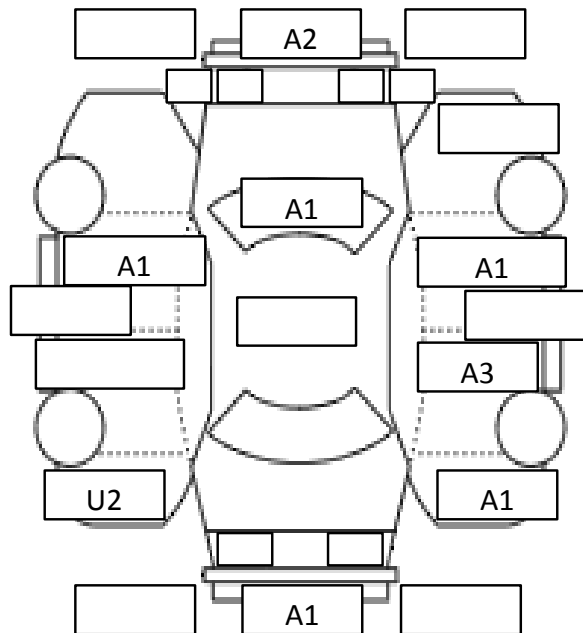

MAKE			MODEL			GRADE		
Toyota			AQUA			S		
YEAR	CC	FUEL	KMS	TRANS.	EXT. COLOR	INT. COLOR		
2014	1500	HV	107,207	(AT) MT	Gray	Black		
MODEL CODE				CHASSIS NO.				
DAA-NHP10				NHP10-2337957				

MECHANICAL, ELECTRICAL & RUST

1	OIL LEAK	(GOOD)	FAIL		5	POWER MIRROR	(GOOD)	FAIL	NONE
2	ENGINE	(GOOD)	FAIL		6	POWER WINDOW	(GOOD)	FAIL	NONE
3	RUST UNDERNEATH	(GOOD)	FAIL		7	AIR CONDITIONER	(GOOD)	FAIL	NONE
4	RUST OTHERS	(GOOD)	FAIL		8	WARNING LAMP	(GOOD)	FAIL	

INTERIOR

9	ROOF LINER	(GOOD)	FAIL	LOSE	RIP	
10	DOOR TRIM	(GOOD)	FAIL	LOSE	RIP	
11	DASH BOARD	(GOOD)	FAIL	CRACK	LIFTING	
12	SEATS	(GOOD)	FAIL	DIRT	RIP	CIGARETTE MARK
13	ROOM CONDITION	(GOOD)	FAIL	RIP	CIGARETTE SMELL	PET SMELL

OPTIONS

AIRBAGS	2	KEY	2	AW SIZE	15in.	TAKATA AIRBAG	YES (NO)	RECALL DONE	
STABILITY CONTROL	✓	CRUISE CONTROL		SUN ROOF		BACK CAMERA		POWER SLIDING DOOR	L / R

(Remark)
・CD,DVD