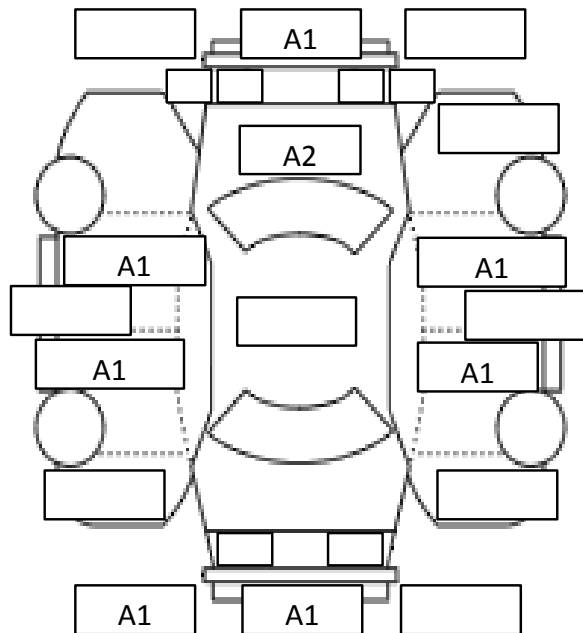

MAKE			MODEL			GRADE		
Mazda			Axela			1.5S PROACTIVE		
YEAR	CC	FUEL	KMS	TRANS.	EXT. COLOR	INT. COLOR		
2016	1500	G	38,679	AT·MT	Black	Black		
MODEL CODE				CHASSIS NO.				
DBA-BM5FP				BM5FP-400064				

MECHANICAL, ELECTRICAL & RUST

1	OIL LEAK	GOOD	FAIL		5	POWER MIRROR	GOOD	FAIL	NONE
2	ENGINE	GOOD	FAIL		6	POWER WINDOW	GOOD	FAIL	NONE
3	RUST UNDERNEATH	GOOD	FAIL		7	AIR CONDITIONER	GOOD	FAIL	NONE
4	RUST OTHERS	GOOD	FAIL		8	WARNING LAMP	GOOD	FAIL	

INTERIOR

9	ROOF LINER	GOOD	FAIL	LOSE	RIP	
10	DOOR TRIM	GOOD	FAIL	LOSE	RIP	
11	DASH BOARD	GOOD	FAIL	CRACK	LIFTING	
12	SEATS	GOOD	FAIL	DIRT	RIP	CIGARETTE MARK
13	ROOM CONDITION	GOOD	FAIL	RIP	CIGARETTE SMELL	PET SMELL

OPTIONS

AIRBAGS	2	KEY	2	AW SIZE	16in.	TAKATA AIRBAG	YES	NO	RECALL DONE
STABILITY CONTROL	✓	CRUISE CONTROL		SUN ROOF		BACK CAMERA		POWER SLIDING DOOR	L / R

(Remark)
·CD,DVD

A(Scratch)
Y(Crack)
XX(Replacement)

U(Dent)
C(Corrode)

d(Dimple)
P(Paint Faded)
X(Replacement requires)

md(Many Dimples)
W(Uneven paint)

S(Rust)