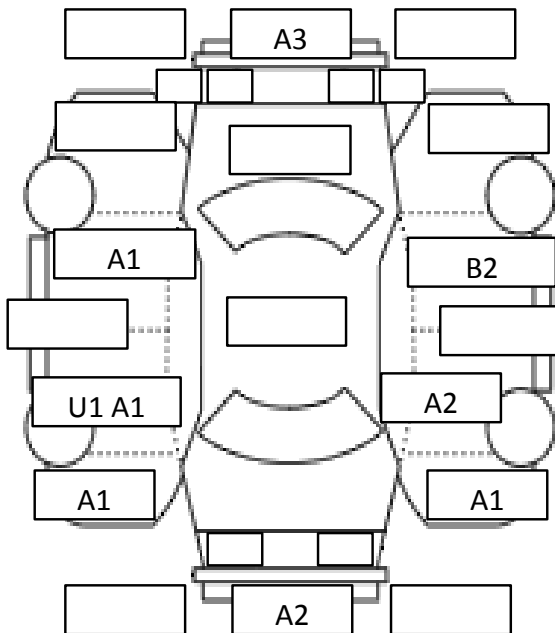

MAKE			MODEL			GRADE		
Toyota			AQUA			S		
YEAR	CC	FUEL	KMS	TRANS.	EXT. COLOR	INT. COLOR		
2016	1500	HV	103,673	AT·MT	Black	Black		
MODEL CODE				CHASSIS NO.				
DAA-NHP10				NHP10-6532086				

MECHANICAL, ELECTRICAL & RUST

1	OIL LEAK	GOOD	FAIL		5	POWER MIRROR	GOOD	FAIL	NONE
2	ENGINE	GOOD	FAIL		6	POWER WINDOW	GOOD	FAIL	NONE
3	RUST UNDERNEATH	GOOD	FAIL		7	AIR CONDITIONER	GOOD	FAIL	NONE
4	RUST OTHERS	GOOD	FAIL		8	WARNING LAMP	GOOD	FAIL	

INTERIOR

9	ROOF LINER	GOOD	FAIL	LOSE	RIP	
10	DOOR TRIM	GOOD	FAIL	LOSE	RIP	
11	DASH BOARD	GOOD	FAIL	CRACK	LIFTING	
12	SEATS	GOOD	FAIL	DIRT	RIP	CIGARETTE MARK
13	ROOM CONDITION	GOOD	FAIL	RIP	CIGARETTE SMELL	PET SMELL

OPTIONS

AIRBAGS	2	KEY	1	AW SIZE		TAKATA AIRBAG	YES	NO	RECALL DONE	
STABILITY CONTROL	✓	CRUISE CONTROL		SUN ROOF		BACK CAMERA			POWER SLIDING DOOR	L / R

(Remark)