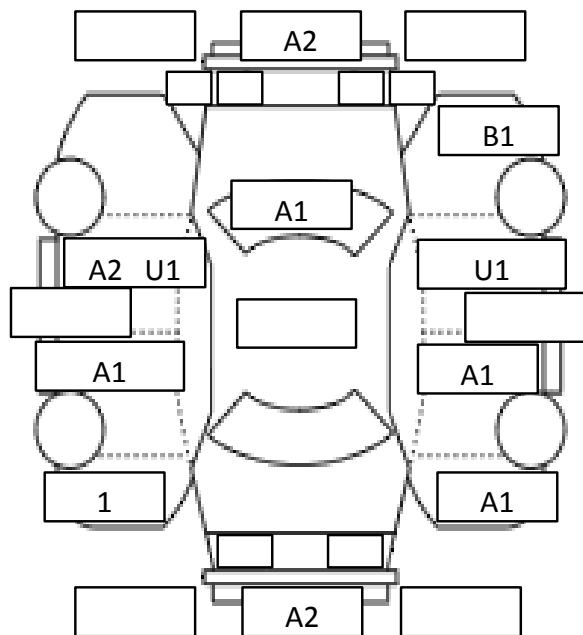

## MECHANICAL, ELECTRICAL &amp; RUST

1	OIL LEAK	<b>(GOOD)</b>	FAIL		5	POWER MIRROR	<b>(GOOD)</b>	FAIL	NONE
2	ENGINE	<b>(GOOD)</b>	FAIL		6	POWER WINDOW	<b>(GOOD)</b>	FAIL	NONE
3	RUST UNDERNEATH	<b>(GOOD)</b>	FAIL		7	AIR CONDITIONER	<b>(GOOD)</b>	FAIL	NONE
4	RUST OTHERS	<b>(GOOD)</b>	FAIL		8	WARNING LAMP	<b>(GOOD)</b>	FAIL	

## INTERIOR

9	ROOF LINER	<b>(GOOD)</b>	FAIL	LOSE	RIP	
10	DOOR TRIM	<b>(GOOD)</b>	FAIL	LOSE	RIP	
11	DASH BOARD	<b>(GOOD)</b>	FAIL	CRACK	LIFTING	
12	SEATS	<b>(GOOD)</b>	FAIL	DIRT	RIP	CIGARETTE MARK
13	ROOM CONDITION	<b>(GOOD)</b>	FAIL	RIP	CIGARETTE SMELL	PET SMELL

## OPTIONS

AIRBAGS	<b>6</b>	KEY	<b>2</b>	AW SIZE	<b>15in.</b>	TAKATA AIRBAG	YES <b>(NO)</b>	RECALL DONE	
STABILITY CONTROL	<b>✓</b>	CRUISE CONTROL		SUN ROOF		BACK CAMERA		POWER SLIDING DOOR	L / R

(Remark)