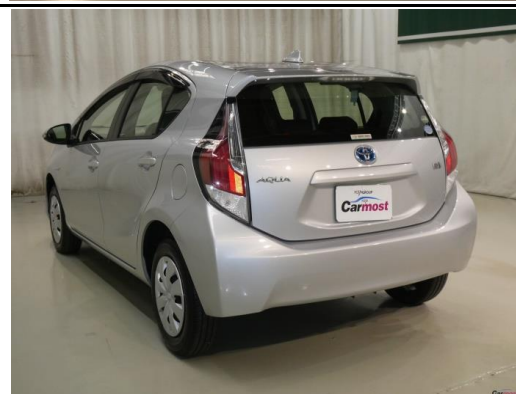

MAKE			MODEL			GRADE		
Toyota			AQUA			L		
YEAR	CC	FUEL	KMS	TRANS.	EXT. COLOR	INT. COLOR		
2016	1500	HV	91,961	AT-MT	Silver	Gray		
MODEL CODE				CHASSIS NO.				
DAA-NHP10				NHP10-2567862				

MECHANICAL, ELECTRICAL & RUST

1	OIL LEAK	GOOD	FAIL		5	POWER MIRROR	GOOD	FAIL	NONE
2	ENGINE	GOOD	FAIL		6	POWER WINDOW	GOOD	FAIL	NONE
3	RUST UNDERNEATH	GOOD	FAIL		7	AIR CONDITIONER	GOOD	FAIL	NONE
4	RUST OTHERS	GOOD	FAIL		8	WARNING LAMP	GOOD	FAIL	

INTERIOR

9	ROOF LINER	GOOD	FAIL	LOSE	RIP	
10	DOOR TRIM	GOOD	FAIL	LOSE	RIP	
11	DASH BOARD	GOOD	FAIL	CRACK	LIFTING	
12	SEATS	GOOD	FAIL	DIRT	RIP	CIGARETTE MARK
13	ROOM CONDITION	GOOD	FAIL	RIP	CIGARETTE SMELL	PET SMELL

OPTIONS

AIRBAGS	2	KEY	1	AW SIZE		TAKATA AIRBAG	YES	NO	RECALL DONE	
STABILITY CONTROL	✓	CRUISE CONTROL		SUN ROOF		BACK CAMERA			POWER SLIDING DOOR	L / R

(Remark)

A(Scratch)
Y(Crack)
XX(Replacement)

U(Dent)
C(Corrode)

d(Dimple)
P(Paint Faded)
X(Replacement requires)

md(Many Dimples)
W(Uneven paint)

S(Rust)