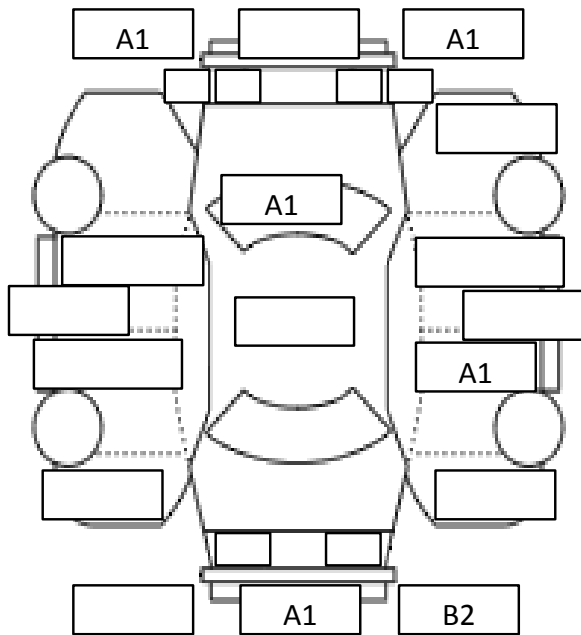

MAKE			MODEL			GRADE		
Toyota			AQUA			L		
YEAR	CC	FUEL	KMS	TRANS.	EXT. COLOR	INT. COLOR		
2016	1500	HV	91,961	AT-MT	Silver	Gray		
MODEL CODE				CHASSIS NO.				
DAA-NHP10				NHP10-2567862				

MECHANICAL, ELECTRICAL & RUST

1	OIL LEAK	GOOD	FAIL		5	POWER MIRROR	GOOD	FAIL	NONE
2	ENGINE	GOOD	FAIL		6	POWER WINDOW	GOOD	FAIL	NONE
3	RUST UNDERNEATH	GOOD	FAIL		7	AIR CONDITIONER	GOOD	FAIL	NONE
4	RUST OTHERS	GOOD	FAIL		8	WARNING LAMP	GOOD	FAIL	

INTERIOR

9	ROOF LINER	GOOD	FAIL	LOSE	RIP	
10	DOOR TRIM	GOOD	FAIL	LOSE	RIP	
11	DASH BOARD	GOOD	FAIL	CRACK	LIFTING	
12	SEATS	GOOD	FAIL	DIRT	RIP	CIGARETTE MARK
13	ROOM CONDITION	GOOD	FAIL	RIP	CIGARETTE SMELL	PET SMELL

OPTIONS

AIRBAGS	2	KEY	1	AW SIZE		TAKATA AIRBAG	YES	NO	RECALL DONE	
STABILITY CONTROL	✓	CRUISE CONTROL		SUN ROOF		BACK CAMERA			POWER SLIDING DOOR	L / R

(Remark)

A(Scratch)
Y(Crack)
XX(Replacement)

U(Dent)
C(Corrode)

d(Dimple)
P(Paint Faded)
X(Replacement requires)

md(Many Dimples)
W(Uneven paint)

S(Rust)