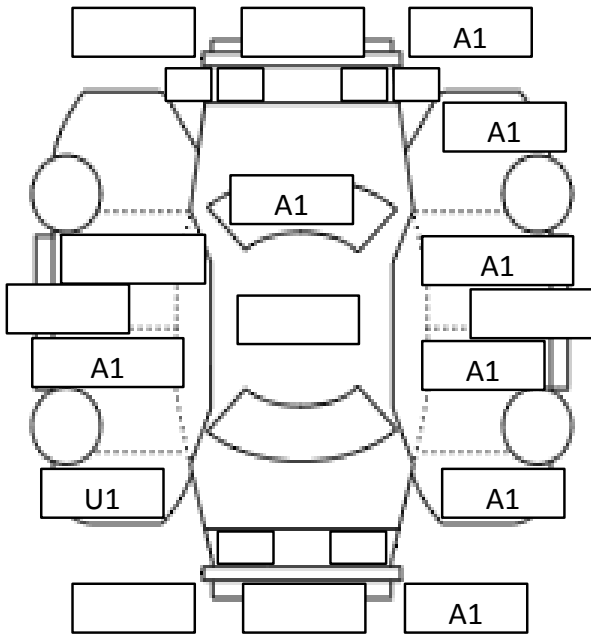

MAKE			MODEL			GRADE		
Toyota			AQUA			L		
YEAR	CC	FUEL	KMS	TRANS.	EXT. COLOR	INT. COLOR		
2016	1500	HV	78,203	AT-MT	Silver	Gray		
MODEL CODE				CHASSIS NO.				
DAA-NHP10				NHP10-2559444				

MECHANICAL, ELECTRICAL & RUST

1	OIL LEAK	GOOD	FAIL		5	POWER MIRROR	GOOD	FAIL	NONE
2	ENGINE	GOOD	FAIL		6	POWER WINDOW	GOOD	FAIL	NONE
3	RUST UNDERNEATH	GOOD	FAIL		7	AIR CONDITIONER	GOOD	FAIL	NONE
4	RUST OTHERS	GOOD	FAIL		8	WARNING LAMP	GOOD	FAIL	

INTERIOR

9	ROOF LINER	GOOD	FAIL	LOSE	RIP	
10	DOOR TRIM	GOOD	FAIL	LOSE	RIP	
11	DASH BOARD	GOOD	FAIL	CRACK	LIFTING	
12	SEATS	GOOD	FAIL	DIRT	RIP	CIGARETTE MARK
13	ROOM CONDITION	GOOD	FAIL	RIP	CIGARETTE SMELL	PET SMELL

OPTIONS

AIRBAGS	2	KEY	2	AW SIZE		TAKATA AIRBAG	YES	NO	RECALL DONE	
STABILITY CONTROL	✓	CRUISE CONTROL		SUN ROOF		BACK CAMERA		POWER SLIDING DOOR		L / R

(Remark)