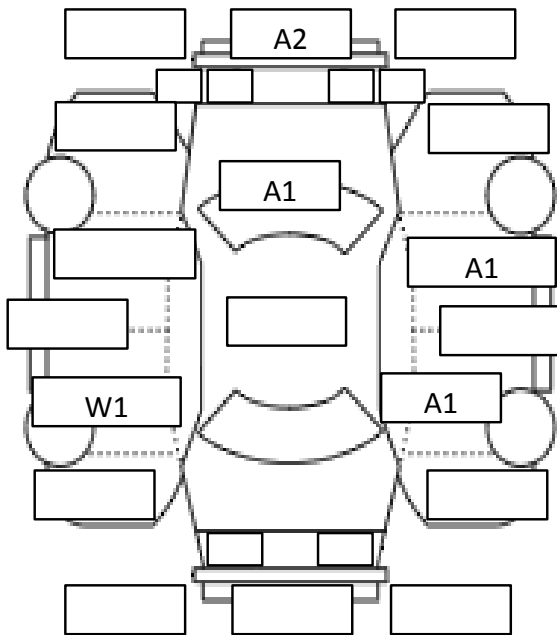

MAKE			MODEL			GRADE		
Toyota			Prius			S TOURING G,s		
YEAR	CC	FUEL	KMS	TRANS.	EXT. COLOR	INT. COLOR		
2013	1800	HV	93,103	AT·MT	Pearl	Black		
MODEL CODE				CHASSIS NO.				
DAA-ZVW30				ZVW30-5612790				

MECHANICAL, ELECTRICAL & RUST

1	OIL LEAK	GOOD	FAIL		5	POWER MIRROR	GOOD	FAIL	NONE
2	ENGINE	GOOD	FAIL		6	POWER WINDOW	GOOD	FAIL	NONE
3	RUST UNDERNEATH	GOOD	FAIL		7	AIR CONDITIONER	GOOD	FAIL	NONE
4	RUST OTHERS	GOOD	FAIL		8	WARNING LAMP	GOOD	FAIL	

INTERIOR

9	ROOF LINER	GOOD	FAIL	LOSE	RIP	
10	DOOR TRIM	GOOD	FAIL	LOSE	RIP	
11	DASH BOARD	GOOD	FAIL	CRACK	LIFTING	
12	SEATS	GOOD	FAIL	DIRT	RIP	CIGARETTE MARK
13	ROOM CONDITION	GOOD	FAIL	RIP	CIGARETTE SMELL	PET SMELL

OPTIONS

AIRBAGS	6	KEY	2	AW SIZE	18in.	TAKATA AIRBAG	YES ☐ NO ☒	RECALL DONE	
STABILITY CONTROL	☒	CRUISE CONTROL		SUN ROOF		BACK CAMERA	☒	POWER SLIDING DOOR	L / R

(Remark)