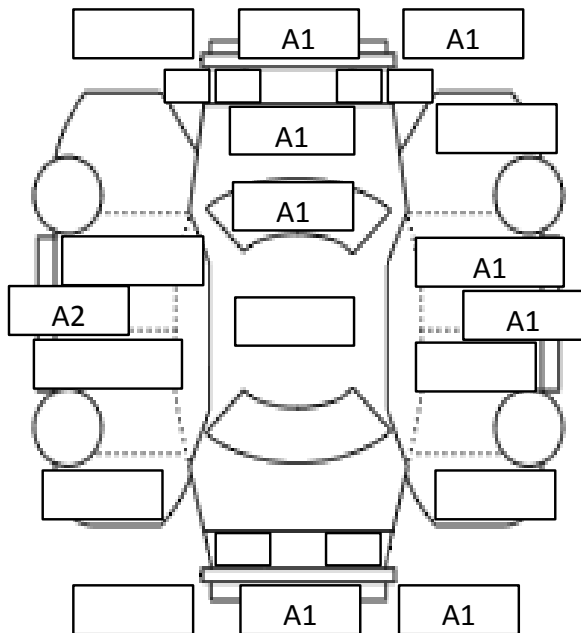

MAKE			MODEL			GRADE		
Nissan			Skyline			250GT		
YEAR	CC	FUEL	KMS	TRANS.	EXT. COLOR	INT. COLOR		
2014	2500	G	34,576	(A) MT	Pearl	Beige		
MODEL CODE				CHASSIS NO.				
DBA-V36				V36-700370				

MECHANICAL, ELECTRICAL & RUST

1	OIL LEAK	(GOOD)	FAIL		5	POWER MIRROR	(GOOD)	FAIL	NONE
2	ENGINE	(GOOD)	FAIL		6	POWER WINDOW	(GOOD)	FAIL	NONE
3	RUST UNDERNEATH	(GOOD)	FAIL		7	AIR CONDITIONER	(GOOD)	FAIL	NONE
4	RUST OTHERS	(GOOD)	FAIL		8	WARNING LAMP	(GOOD)	FAIL	

INTERIOR

9	ROOF LINER	(GOOD)	FAIL	LOSE	RIP	
10	DOOR TRIM	(GOOD)	FAIL	LOSE	RIP	
11	DASH BOARD	(GOOD)	FAIL	CRACK	LIFTING	
12	SEATS	(GOOD)	FAIL	DIRT	RIP	CIGARETTE MARK
13	ROOM CONDITION	(GOOD)	FAIL	RIP	CIGARETTE SMELL	PET SMELL

OPTIONS

AIRBAGS	2	KEY	2	AW SIZE	17in.	TAKATA AIRBAG	YES (NO)	RECALL DONE	
STABILITY CONTROL	✓	CRUISE CONTROL		SUN ROOF		BACK CAMERA		POWER SLIDING DOOR	L / R

(Remark)

A(Scratch)
Y(Crack)
XX(Replacement)

U(Dent)
C(Corrode)

d(Dimple)
P(Paint Faded)
X(Replacement requires)

md(Many Dimples)
W(Uneven paint)

S(Rust)