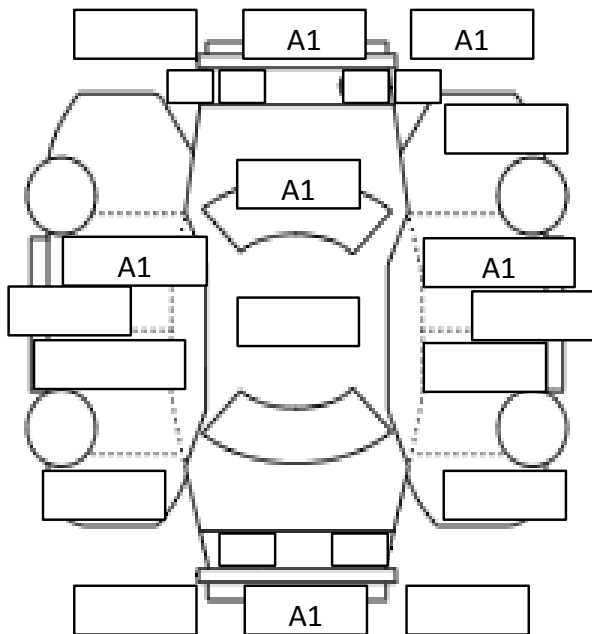

MAKE			MODEL			GRADE		
Nissan			Skyline			250GT		
YEAR	CC	FUEL	KMS	TRANS.	EXT. COLOR	INT. COLOR		
2010	2500	G	45,769	AT-MT	Black	Black		
MODEL CODE				CHASSIS NO.				
DBA-V36				V36-404692				

MECHANICAL, ELECTRICAL & RUST

1	OIL LEAK	GOOD	FAIL		5	POWER MIRROR	GOOD	FAIL	NONE
2	ENGINE	GOOD	FAIL		6	POWER WINDOW	GOOD	FAIL	NONE
3	RUST UNDERNEATH	GOOD	FAIL		7	AIR CONDITIONER	GOOD	FAIL	NONE
4	RUST OTHERS	GOOD	FAIL		8	WARNING LAMP	GOOD	FAIL	

INTERIOR

9	ROOF LINER	GOOD	FAIL	LOSE	RIP	
10	DOOR TRIM	GOOD	FAIL	LOSE	RIP	
11	DASH BOARD	GOOD	FAIL	CRACK	LIFTING	
12	SEATS	GOOD	FAIL	DIRT	RIP	CIGARETTE MARK
13	ROOM CONDITION	GOOD	FAIL	RIP	CIGARETTE SMELL	PET SMELL

OPTIONS

AIRBAGS	2	KEY	2	AW SIZE	17in.	TAKATA AIRBAG	YES	NO	RECALL DONE
STABILITY CONTROL	✓	CRUISE CONTROL		SUN ROOF		BACK CAMERA	✓	POWER SLIDING DOOR	L / R

(Remark)

A (Scratch)
Y (Crack)
XX (Replacement)

U (Dent)
C (Corrode)

d (Dimple)
P (Paint Faded)
X (Replacement requires)

md (Many Dimples)
W (Uneven paint)

S (Rust)