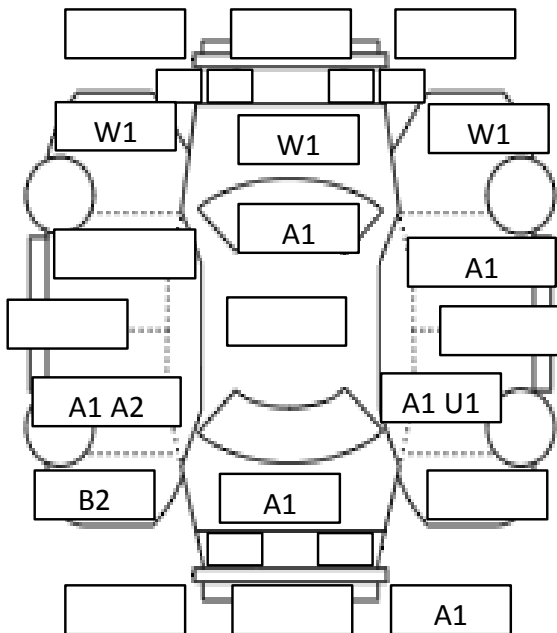

MAKE			MODEL			GRADE		
Mitsubishi			Outlander			24G PREMIUM		
YEAR	CC	FUEL	KMS	TRANS.	EXT. COLOR	INT. COLOR		
2009	2400	G	74,988	AT-MT	Pearl	Black		
MODEL CODE				CHASSIS NO.				
DBA-CW5W				CW5W-5400950□				

MECHANICAL, ELECTRICAL & RUST

1	OIL LEAK	GOOD	FAIL		5	POWER MIRROR	GOOD	FAIL	NONE
2	ENGINE	GOOD	FAIL		6	POWER WINDOW	GOOD	FAIL	NONE
3	RUST UNDERNEATH	GOOD	FAIL		7	AIR CONDITIONER	GOOD	FAIL	NONE
4	RUST OTHERS	GOOD	FAIL		8	WARNING LAMP	GOOD	FAIL	

INTERIOR

9	ROOF LINER	GOOD	FAIL	LOSE	RIP	
10	DOOR TRIM	GOOD	FAIL	LOSE	RIP	
11	DASH BOARD	GOOD	FAIL	CRACK	LIFTING	
12	SEATS	GOOD	FAIL	DIRT	RIP	CIGARETTE MARK
13	ROOM CONDITION	GOOD	FAIL	RIP	CIGARETTE SMELL	PET SMELL

OPTIONS

AIRBAGS	2	KEY	1	AW SIZE	18in.	TAKATA AIRBAG	YES	NO	RECALL DONE
STABILITY CONTROL	✓	CRUISE CONTROL	✓	SUN ROOF	✓	BACK CAMERA	✓	POWER SLIDING DOOR	L / R

(Remark)