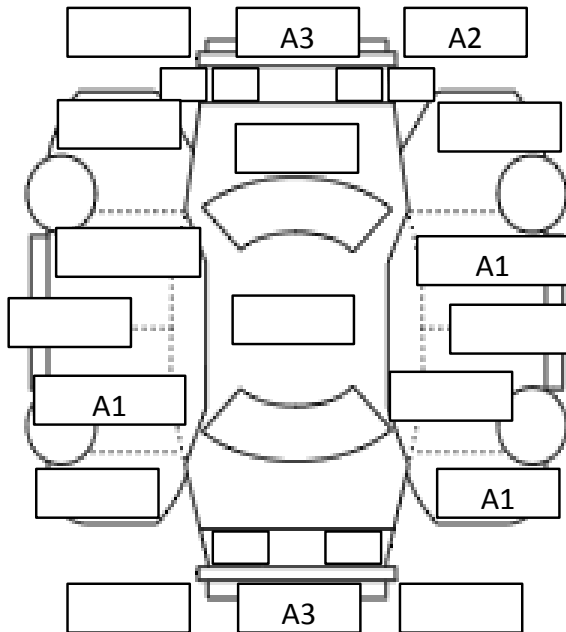

MAKE			MODEL			GRADE		
Toyota			Estima Hybrid			X		
YEAR	CC	FUEL	KMS	TRANS.	EXT. COLOR	INT. COLOR		
2009	2400	HV	124,346	AT MT	Pearl	Beige		
MODEL CODE				CHASSIS NO.				
DAA-AHR20W				AHR20-7030998				

MECHANICAL, ELECTRICAL & RUST

1	OIL LEAK	GOOD	FAIL		5	POWER MIRROR	GOOD	FAIL	NONE
2	ENGINE	GOOD	FAIL		6	POWER WINDOW	GOOD	FAIL	NONE
3	RUST UNDERNEATH	GOOD	FAIL		7	AIR CONDITIONER	GOOD	FAIL	NONE
4	RUST OTHERS	GOOD	FAIL		8	WARNING LAMP	GOOD	FAIL	

INTERIOR

9	ROOF LINER	GOOD	FAIL	LOSE	RIP	
10	DOOR TRIM	GOOD	FAIL	LOSE	RIP	
11	DASH BOARD	GOOD	FAIL	CRACK	LIFTING	
12	SEATS	GOOD	FAIL	DIRT	RIP	CIGARETTE MARK
13	ROOM CONDITION	GOOD	FAIL	RIP	CIGARETTE SMELL	PET SMELL

OPTIONS

AIRBAGS	2	KEY	2	AW SIZE	17in.	TAKATA AIRBAG	YES NO	RECALL DONE	
STABILITY CONTROL	✓	CRUISE CONTROL	✓	SUN ROOF		BACK CAMERA	✓	POWER SLIDING DOOR	L / R

(Remark)

A (Scratch)
Y (Crack)
XX (Replacement)

U (Dent)
C (Corrode)

d (Dimple)
P (Paint Faded)
X (Replacement requires)

md (Many Dimples)
W (Uneven paint)

S (Rust)