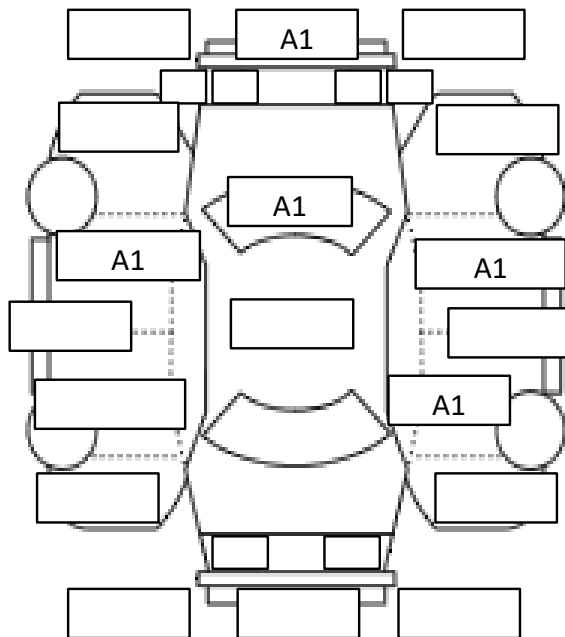

MAKE			MODEL			GRADE		
Lexus			CT			CT200h Ver-C		
YEAR	CC	FUEL	KMS	TRANS.	EXT. COLOR	INT. COLOR		
2011	1800	HV	108,059	AT·MT	Pearl	Black/Red		
MODEL CODE				CHASSIS NO.				
DAA-ZWA10				ZWA10-2009995				

MECHANICAL, ELECTRICAL & RUST

1	OIL LEAK	GOOD	FAIL		5	POWER MIRROR	GOOD	FAIL	NONE
2	ENGINE	GOOD	FAIL		6	POWER WINDOW	GOOD	FAIL	NONE
3	RUST UNDERNEATH	GOOD	FAIL		7	AIR CONDITIONER	GOOD	FAIL	NONE
4	RUST OTHERS	GOOD	FAIL		8	WARNING LAMP	GOOD	FAIL	

INTERIOR

9	ROOF LINER	GOOD	FAIL	LOSE	RIP	
10	DOOR TRIM	GOOD	FAIL	LOSE	RIP	
11	DASH BOARD	GOOD	FAIL	CRACK	LIFTING	
12	SEATS	GOOD	FAIL	DIRT	RIP	CIGARETTE MARK
13	ROOM CONDITION	GOOD	FAIL	RIP	CIGARETTE SMELL	PET SMELL

OPTIONS

AIRBAGS	6	KEY	2	AW SIZE	16in.	TAKATA AIRBAG	YES	NO	RECALL DONE	
STABILITY CONTROL	✓	CRUISE CONTROL	✓	SUN ROOF		BACK CAMERA	✓	POWER SLIDING DOOR		L / R

(Remark)

A (Scratch)
Y (Crack)
XX (Replacement)

U (Dent)
C (Corrode)

d (Dimple)
P (Paint Faded)
X (Replacement requires)

md (Many Dimples)
W (Uneven paint)

S (Rust)