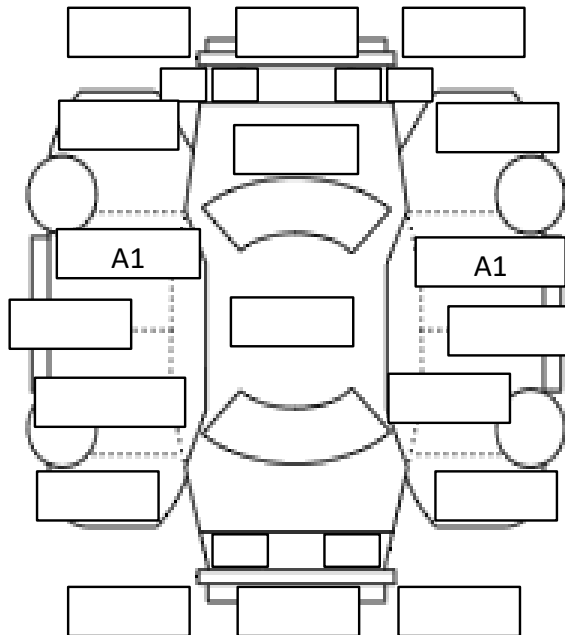

OPTIONS

AIRBAGS	6	KEY	1	AW SIZE	18in.	TAKATA AIRBAG	YES (NO)	RECALL DONE	
STABILITY CONTROL	✓	CRUISE CONTROL		SUN ROOF		BACK CAMERA		POWER SLIDING DOOR	L / R

(Remark)

 A (Scratch)
Y (Crack)
XX (Replacement)