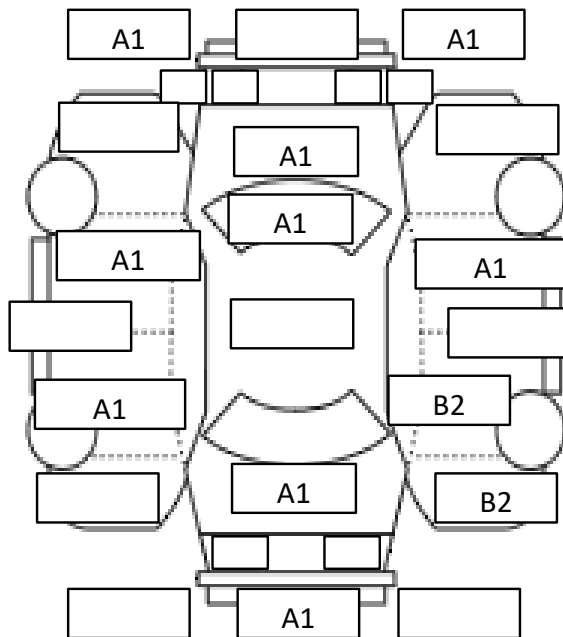

MAKE			MODEL			GRADE		
Toyota			AQUA			S		
YEAR	CC	FUEL	KMS	TRANS.	EXT. COLOR	INT. COLOR		
2014	1500	HV	105,484	(AT) MT	Black	Gray		
MODEL CODE				CHASSIS NO.				
DAA-NHP10				NHP10-6356900				

MECHANICAL, ELECTRICAL & RUST

1	OIL LEAK	(GOOD)	FAIL		5	POWER MIRROR	(GOOD)	FAIL	NONE
2	ENGINE	(GOOD)	FAIL		6	POWER WINDOW	(GOOD)	FAIL	NONE
3	RUST UNDERNEATH	(GOOD)	FAIL		7	AIR CONDITIONER	(GOOD)	FAIL	NONE
4	RUST OTHERS	(GOOD)	FAIL		8	WARNING LAMP	(GOOD)	FAIL	

INTERIOR

9	ROOF LINER	(GOOD)	FAIL	LOSE	RIP	
10	DOOR TRIM	(GOOD)	FAIL	LOSE	RIP	
11	DASH BOARD	(GOOD)	FAIL	CRACK	LIFTING	
12	SEATS	(GOOD)	FAIL	DIRT	RIP	CIGARETTE MARK
13	ROOM CONDITION	(GOOD)	FAIL	RIP	CIGARETTE SMELL	PET SMELL

OPTIONS

AIRBAGS	2	KEY	1	AW SIZE		TAKATA AIRBAG	YES (NO)	RECALL DONE	
STABILITY CONTROL	✓	CRUISE CONTROL		SUN ROOF		BACK CAMERA	✓	POWER SLIDING DOOR	L / R

(Remark)

A (Scratch)
Y (Crack)
XX (Replacement)

U (Dent)
C (Corrode)

d (Dimple)
P (Paint Faded)
X (Replacement requires)

md (Many Dimples)
W (Uneven paint)

S (Rust)