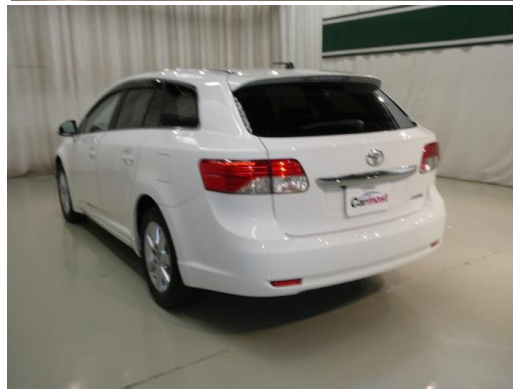

MAKE			MODEL			GRADE		
Toyota			Avensis Wagon			Xi		
YEAR	CC	FUEL	KMS	TRANS.	EXT. COLOR	INT. COLOR		
2012	2000	G	114,154	AT-MT	White	Black		
MODEL CODE				CHASSIS NO.				
DBA-ZRT272W				ZRT272-0004850				

MECHANICAL, ELECTRICAL & RUST

1	OIL LEAK	GOOD	FAIL		5	POWER MIRROR	GOOD	FAIL	NONE
2	ENGINE	GOOD	FAIL		6	POWER WINDOW	GOOD	FAIL	NONE
3	RUST UNDERNEATH	GOOD	FAIL		7	AIR CONDITIONER	GOOD	FAIL	NONE
4	RUST OTHERS	GOOD	FAIL		8	WARNING LAMP	GOOD	FAIL	

INTERIOR

9	ROOF LINER	GOOD	FAIL	LOSE	RIP	
10	DOOR TRIM	GOOD	FAIL	LOSE	RIP	
11	DASH BOARD	GOOD	FAIL	CRACK	LIFTING	
12	SEATS	GOOD	FAIL	DIRT	RIP	CIGARETTE MARK
13	ROOM CONDITION	GOOD	FAIL	RIP	CIGARETTE SMELL	PET SMELL

OPTIONS

AIRBAGS	6	KEY	1	AW SIZE	16in.	TAKATA AIRBAG	YES	NO	RECALL DONE	
STABILITY CONTROL	✓	CRUISE CONTROL		SUN ROOF		BACK CAMERA	✓	POWER SLIDING DOOR		L / R

(Remark)