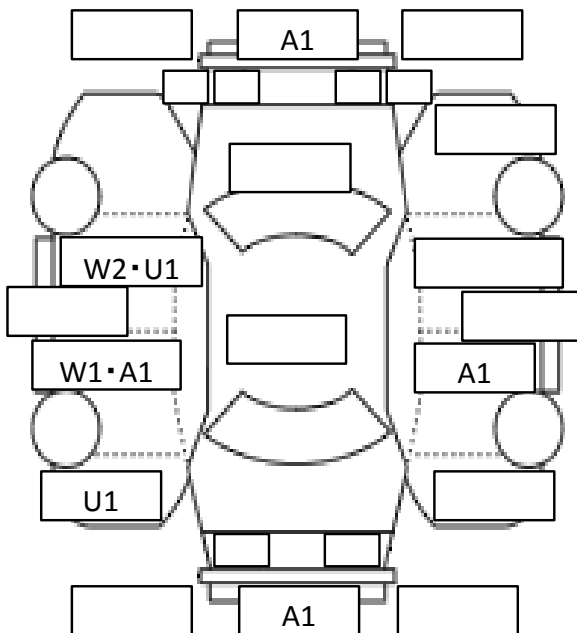

MAKE			MODEL			GRADE		
Mazda			CX-5			20S		
YEAR	CC	FUEL	KMS	TRANS.	EXT. COLOR	INT. COLOR		
2014	2000	G	44,633	AT·MT	Black	Black		
MODEL CODE				CHASSIS NO.				
DBA-KEEFW				KEEFW-117145				

MECHANICAL, ELECTRICAL & RUST

1	OIL LEAK	GOOD	FAIL		5	POWER MIRROR	GOOD	FAIL	NONE
2	ENGINE	GOOD	FAIL		6	POWER WINDOW	GOOD	FAIL	NONE
3	RUST UNDERNEATH	GOOD	FAIL		7	AIR CONDITIONER	GOOD	FAIL	NONE
4	RUST OTHERS	GOOD	FAIL		8	WARNING LAMP	GOOD	FAIL	

INTERIOR

9	ROOF LINER	GOOD	FAIL	LOSE	RIP	
10	DOOR TRIM	GOOD	FAIL	LOSE	RIP	
11	DASH BOARD	GOOD	FAIL	CRACK	LIFTING	
12	SEATS	GOOD	FAIL	DIRT	RIP	CIGARETTE MARK
13	ROOM CONDITION	GOOD	FAIL	RIP	CIGARETTE SMELL	PET SMELL

OPTIONS

AIRBAGS	6	KEY	2	AW SIZE	17in.	TAKATA AIRBAG	YES	NO	RECALL DONE	
STABILITY CONTROL	✓	CRUISE CONTROL	✓	SUN ROOF		BACK CAMERA	✓	POWER SLIDING DOOR		L / R

(Remark)

A(Scratch)
Y(Crack)
XX(Replacement)

U(Dent)
C(Corrode)

d(Dimple)
P(Paint Faded)
X(Replacement requires)

md(Many Dimples)
W(Uneven paint)

S(Rust)