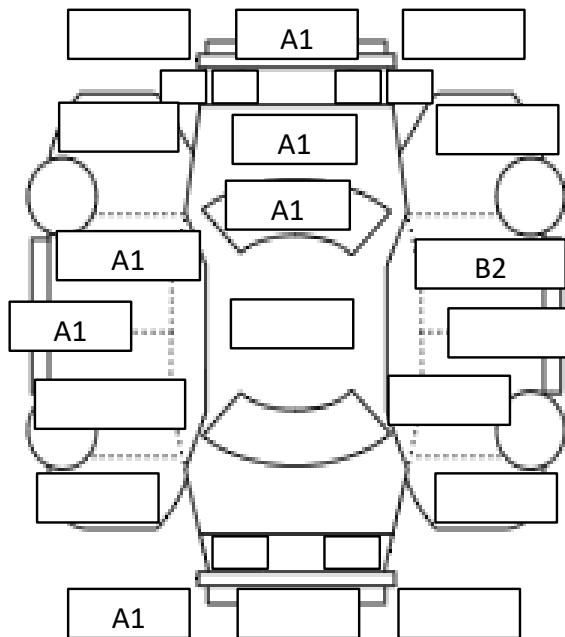

MAKE			MODEL			GRADE		
Lexus			CT			CT200h VERSION C		
YEAR	CC	FUEL	KMS	TRANS.	EXT. COLOR	INT. COLOR		
2015	1800	HV	104,014	(AT) MT	Pearl	Black		
MODEL CODE				CHASSIS NO.				
DAA-ZWA10				ZWA10-2230672				

MECHANICAL, ELECTRICAL & RUST

1	OIL LEAK	(GOOD)	FAIL		5	POWER MIRROR	(GOOD)	FAIL	NONE
2	ENGINE	(GOOD)	FAIL		6	POWER WINDOW	(GOOD)	FAIL	NONE
3	RUST UNDERNEATH	(GOOD)	FAIL		7	AIR CONDITIONER	(GOOD)	FAIL	NONE
4	RUST OTHERS	(GOOD)	FAIL		8	WARNING LAMP	(GOOD)	FAIL	

INTERIOR

9	ROOF LINER	(GOOD)	FAIL	LOSE	RIP	
10	DOOR TRIM	(GOOD)	FAIL	LOSE	RIP	
11	DASH BOARD	(GOOD)	FAIL	CRACK	LIFTING	
12	SEATS	(GOOD)	FAIL	DIRT	RIP	CIGARETTE MARK
13	ROOM CONDITION	(GOOD)	FAIL	RIP	CIGARETTE SMELL	PET SMELL

OPTIONS

AIRBAGS	6	KEY	2	AW SIZE	16in.	TAKATA AIRBAG	YES (NO)	RECALL DONE	
STABILITY CONTROL	✓	CRUISE CONTROL	✓	SUN ROOF		BACK CAMERA	✓	POWER SLIDING DOOR	L / R

(Remark)

A (Scratch)
Y (Crack)
XX (Replacement)

U (Dent)
C (Corrode)

d (Dimple)
P (Paint Faded)
X (Replacement requires)

md (Many Dimples)
W (Uneven paint)

S (Rust)