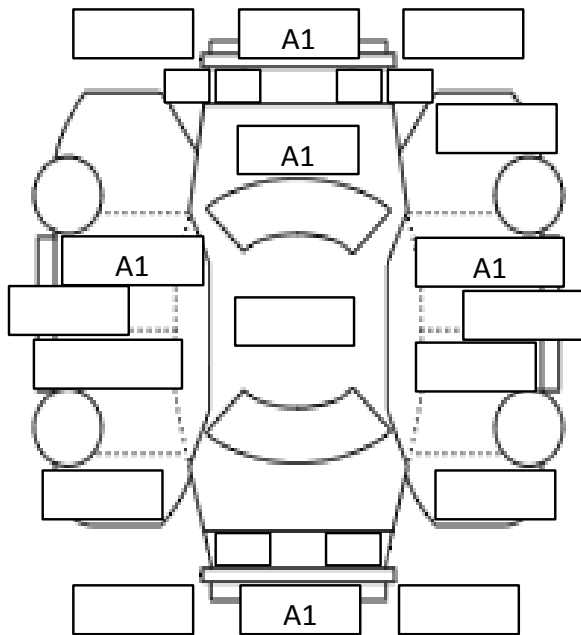

MAKE			MODEL			GRADE		
Toyota			SAI			G TOURING A PACKAGE		
YEAR	CC	FUEL	KMS	TRANS.	EXT. COLOR	INT. COLOR		
2012	2400	HV	99,662	AT MT	Pearl	Geige		
MODEL CODE				CHASSIS NO.				
DAA-AZK10				AZK10-2052204				

MECHANICAL, ELECTRICAL & RUST

1	OIL LEAK	GOOD	FAIL		5	POWER MIRROR	GOOD	FAIL	NONE
2	ENGINE	GOOD	FAIL		6	POWER WINDOW	GOOD	FAIL	NONE
3	RUST UNDERNEATH	GOOD	FAIL		7	AIR CONDITIONER	GOOD	FAIL	NONE
4	RUST OTHERS	GOOD	FAIL		8	WARNING LAMP	GOOD	FAIL	

INTERIOR

9	ROOF LINER	GOOD	FAIL	LOSE	RIP	
10	DOOR TRIM	GOOD	FAIL	LOSE	RIP	
11	DASH BOARD	GOOD	FAIL	CRACK	LIFTING	
12	SEATS	GOOD	FAIL	DIRT	RIP	CIGARETTE MARK
13	ROOM CONDITION	GOOD	FAIL	RIP	CIGARETTE SMELL	PET SMELL

OPTIONS

AIRBAGS	6	KEY	2	AW SIZE	18in.	TAKATA AIRBAG	YES NO	RECALL DONE	
STABILITY CONTROL	✓	CRUISE CONTROL	✓	SUN ROOF		BACK CAMERA	✓	POWER SLIDING DOOR	L / R

(Remark)

A(Scratch)
Y(Crack)
XX(Replacement)

U(Dent)
C(Corrode)

d(Dimple)
P(Paint Faded)
X(Replacement requires)

md(Many Dimples)
W(Uneven paint)

S(Rust)