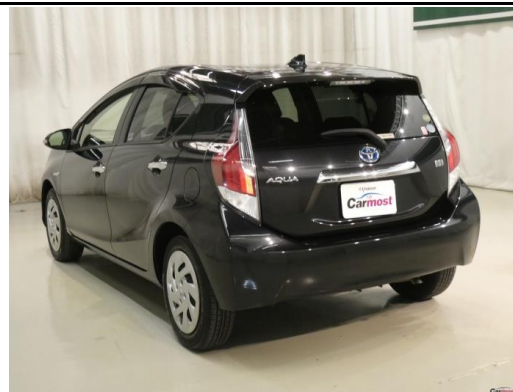

MAKE			MODEL			GRADE		
Toyota			AQUA			S STYLE BLACK		
YEAR	CC	FUEL	KMS	TRANS.	EXT. COLOR	INT. COLOR		
2016	1500	HV	106,522	AT·MT	Black	Black		
MODEL CODE				CHASSIS NO.				
DAA-NHP10				NHP10-2584908				

MECHANICAL, ELECTRICAL & RUST

1	OIL LEAK	GOOD	FAIL		5	POWER MIRROR	GOOD	FAIL	NONE
2	ENGINE	GOOD	FAIL		6	POWER WINDOW	GOOD	FAIL	NONE
3	RUST UNDERNEATH	GOOD	FAIL		7	AIR CONDITIONER	GOOD	FAIL	NONE
4	RUST OTHERS	GOOD	FAIL		8	WARNING LAMP	GOOD	FAIL	

INTERIOR

9	ROOF LINER	GOOD	FAIL	LOSE	RIP	
10	DOOR TRIM	GOOD	FAIL	LOSE	RIP	
11	DASH BOARD	GOOD	FAIL	CRACK	LIFTING	
12	SEATS	GOOD	FAIL	DIRT	RIP	CIGARETTE MARK
13	ROOM CONDITION	GOOD	FAIL	RIP	CIGARETTE SMELL	PET SMELL

OPTIONS

AIRBAGS	2	KEY	2	AW SIZE		TAKATA AIRBAG	YES	NO	RECALL DONE	
STABILITY CONTROL	✓	CRUISE CONTROL		SUN ROOF		BACK CAMERA	✓		POWER SLIDING DOOR	L / R

(Remark)

A(Scratch)
Y(Crack)
XX(Replacement)

U(Dent)
C(Corrode)

d(Dimple)
P(Paint Faded)
X(Replacement requires)

md(Many Dimples)
W(Uneven paint)

S(Rust)