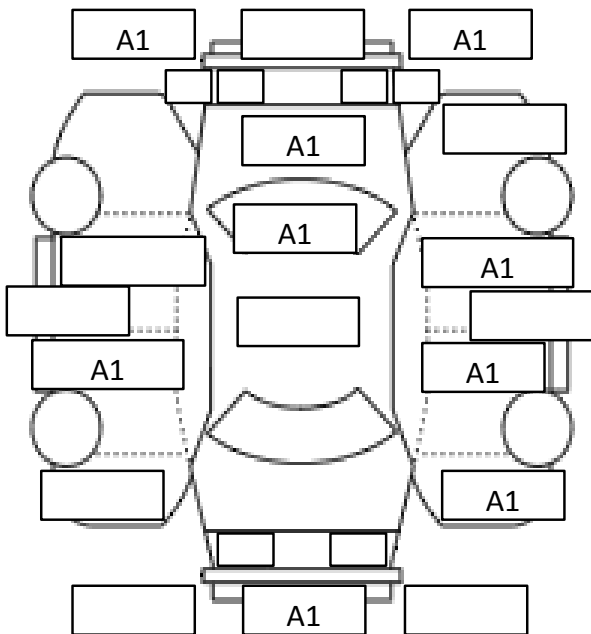

MAKE			MODEL			GRADE		
Audi			A4 Avant			2.0 TFSI Quattro		
YEAR	CC	FUEL	KMS	TRANS.	EXT. COLOR	INT. COLOR		
2011	2000	G	58,283	AT MT	Silver	Black		
MODEL CODE				CHASSIS NO.				
ABA-8KCDNF				WAUZZZ8KXCA026883				

MECHANICAL, ELECTRICAL & RUST

1	OIL LEAK	GOOD	FAIL		5	POWER MIRROR	GOOD	FAIL	NONE
2	ENGINE	GOOD	FAIL		6	POWER WINDOW	GOOD	FAIL	NONE
3	RUST UNDERNEATH	GOOD	FAIL		7	AIR CONDITIONER	GOOD	FAIL	NONE
4	RUST OTHERS	GOOD	FAIL		8	WARNING LAMP	GOOD	FAIL	

INTERIOR

9	ROOF LINER	GOOD	FAIL	LOSE	RIP	
10	DOOR TRIM	GOOD	FAIL	LOSE	RIP	
11	DASH BOARD	GOOD	FAIL	CRACK	LIFTING	
12	SEATS	GOOD	FAIL	DIRT	RIP	CIGARETTE MARK
13	ROOM CONDITION	GOOD	FAIL	RIP	CIGARETTE SMELL	PET SMELL

OPTIONS

AIRBAGS	6	KEY	2	AW SIZE	17in.	TAKATA AIRBAG	YES	NO	RECALL DONE
STABILITY CONTROL	✓	CRUISE CONTROL		SUN ROOF		BACK CAMERA		POWER SLIDING DOOR	L / R

(Remark)
- CD, DVD

A (Scratch)
Y (Crack)
XX (Replacement)

U (Dent)
C (Corrode)

d (Dimple)
P (Paint Faded)
X (Replacement requires)

md (Many Dimples)
W (Uneven paint)

S (Rust)