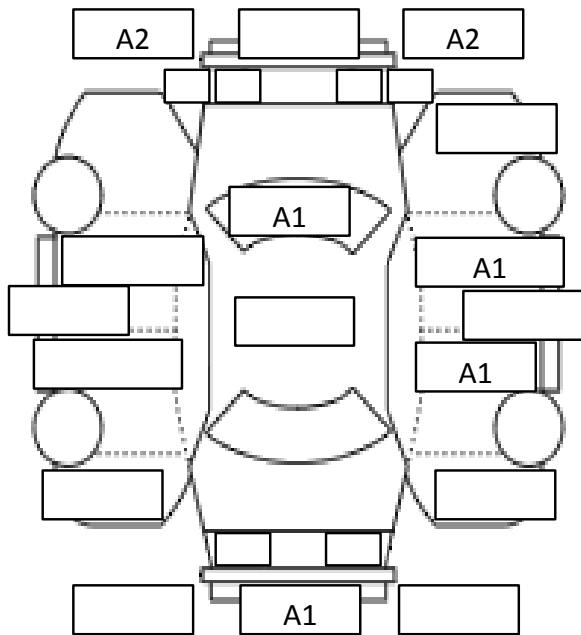

MAKE			MODEL			GRADE		
Toyota			SAI			G		
YEAR	CC	FUEL	KMS	TRANS.	EXT. COLOR	INT. COLOR		
2013	2400	HV	90,037	AT MT	Gray	Beige		
MODEL CODE				CHASSIS NO.				
DAA-AZK10				AZK10-2066817				

MECHANICAL, ELECTRICAL & RUST

1	OIL LEAK	GOOD	FAIL		5	POWER MIRROR	GOOD	FAIL	NONE
2	ENGINE	GOOD	FAIL		6	POWER WINDOW	GOOD	FAIL	NONE
3	RUST UNDERNEATH	GOOD	FAIL		7	AIR CONDITIONER	GOOD	FAIL	NONE
4	RUST OTHERS	GOOD	FAIL		8	WARNING LAMP	GOOD	FAIL	

INTERIOR

9	ROOF LINER	GOOD	FAIL	LOSE	RIP	
10	DOOR TRIM	GOOD	FAIL	LOSE	RIP	
11	DASH BOARD	GOOD	FAIL	CRACK	LIFTING	
12	SEATS	GOOD	FAIL	DIRT	RIP	CIGARETTE MARK
13	ROOM CONDITION	GOOD	FAIL	RIP	CIGARETTE SMELL	PET SMELL

OPTIONS

AIRBAGS	6	KEY	2	AW SIZE	16in.	TAKATA AIRBAG	YES NO	RECALL DONE	
STABILITY CONTROL	✓	CRUISE CONTROL	✓	SUN ROOF		BACK CAMERA	✓	POWER SLIDING DOOR	L / R

(Remark)

A(Scratch)
Y(Crack)
XX(Replacement)

U(Dent)
C(Corrode)

d(Dimple)
P(Paint Faded)
X(Replacement requires)

md(Many Dimples)
W(Uneven paint)

S(Rust)