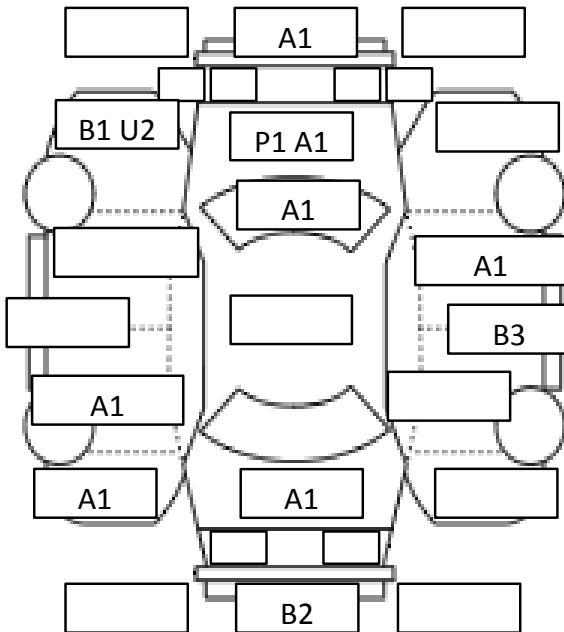

MAKE			MODEL			GRADE		
Toyota			Vanguard			240S		
YEAR	CC	FUEL	KMS	TRANS.	EXT. COLOR	INT. COLOR		
2008	2400	G	95,031	AT-MT	Pearl	Black		
MODEL CODE				CHASSIS NO.				
DBA-ACA33W				ACA33-5225635				

MECHANICAL, ELECTRICAL & RUST

1	OIL LEAK	GOOD	FAIL		5	POWER MIRROR	GOOD	FAIL	NONE
2	ENGINE	GOOD	FAIL		6	POWER WINDOW	GOOD	FAIL	NONE
3	RUST UNDERNEATH	GOOD	FAIL		7	AIR CONDITIONER	GOOD	FAIL	NONE
4	RUST OTHERS	GOOD	FAIL		8	WARNING LAMP	GOOD	FAIL	

INTERIOR

9	ROOF LINER	GOOD	FAIL	LOSE	RIP	
10	DOOR TRIM	GOOD	FAIL	LOSE	RIP	
11	DASH BOARD	GOOD	FAIL	CRACK	LIFTING	
12	SEATS	GOOD	FAIL	DIRT	RIP	CIGARETTE MARK
13	ROOM CONDITION	GOOD	FAIL	RIP	CIGARETTE SMELL	PET SMELL

OPTIONS

AIRBAGS	6	KEY	2	AW SIZE	17in.	TAKATA AIRBAG	YES	NO	RECALL DONE
STABILITY CONTROL	✓	CRUISE CONTROL		SUN ROOF		BACK CAMERA		POWER SLIDING DOOR	L / R

(Remark)