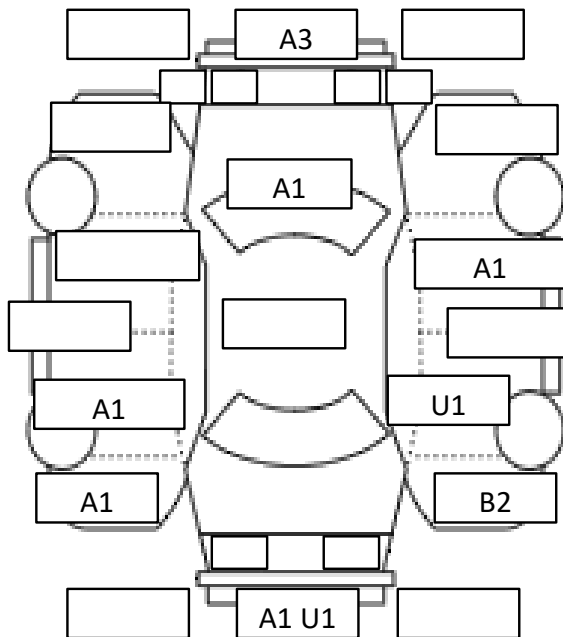

MAKE			MODEL			GRADE		
Mazda			Atenza Wagon			XD		
YEAR	CC	FUEL	KMS	TRANS.	EXT. COLOR	INT. COLOR		
2013	2200	D	101,382	AT MT	Gray	Black		
MODEL CODE				CHASSIS NO.				
LDA-GJ2FW				GJ2FW-100221				

MECHANICAL, ELECTRICAL & RUST

1	OIL LEAK	GOOD	FAIL		5	POWER MIRROR	GOOD	FAIL	NONE
2	ENGINE	GOOD	FAIL		6	POWER WINDOW	GOOD	FAIL	NONE
3	RUST UNDERNEATH	GOOD	FAIL		7	AIR CONDITIONER	GOOD	FAIL	NONE
4	RUST OTHERS	GOOD	FAIL		8	WARNING LAMP	GOOD	FAIL	

INTERIOR

9	ROOF LINER	GOOD	FAIL	LOSE	RIP	
10	DOOR TRIM	GOOD	FAIL	LOSE	RIP	
11	DASH BOARD	GOOD	FAIL	CRACK	LIFTING	
12	SEATS	GOOD	FAIL	DIRT	RIP	CIGARETTE MARK
13	ROOM CONDITION	GOOD	FAIL	RIP	CIGARETTE SMELL	PET SMELL

OPTIONS

AIRBAGS	6	KEY	2	AW SIZE	19in.	TAKATA AIRBAG	YES	NO	RECALL DONE	
STABILITY CONTROL	✓	CRUISE CONTROL	✓	SUN ROOF		BACK CAMERA	✓		POWER SLIDING DOOR	L / R

(Remark)

A (Scratch)
Y (Crack)
XX (Replacement)

U (Dent)
C (Corrode)

d (Dimple)
P (Paint Faded)
X (Replacement requires)

md (Many Dimples)
W (Uneven paint)

S (Rust)