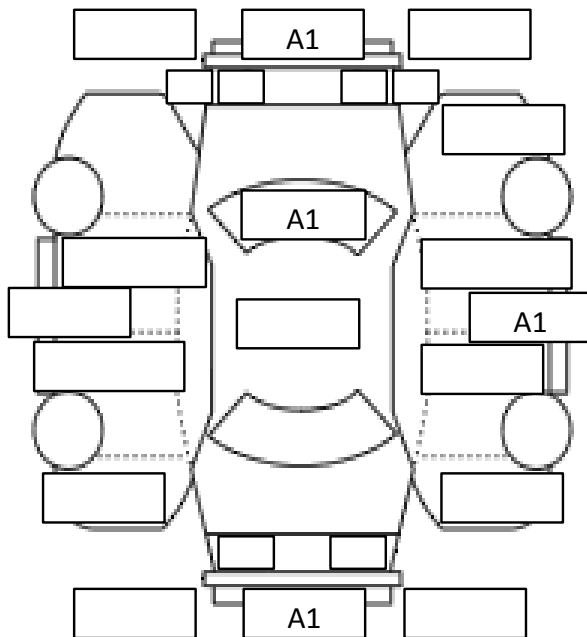

MAKE			MODEL			GRADE		
Toyota			Prius			S TOURING G'z		
YEAR	CC	FUEL	KMS	TRANS.	EXT. COLOR	INT. COLOR		
2014	1800	HV	113,749	AT·MT	Pearl	Black		
MODEL CODE				CHASSIS NO.				
DAA-ZVW30				ZVW30-5751231				

MECHANICAL, ELECTRICAL & RUST

1	OIL LEAK	GOOD	FAIL		5	POWER MIRROR	GOOD	FAIL	NONE
2	ENGINE	GOOD	FAIL		6	POWER WINDOW	GOOD	FAIL	NONE
3	RUST UNDERNEATH	GOOD	FAIL		7	AIR CONDITIONER	GOOD	FAIL	NONE
4	RUST OTHERS	GOOD	FAIL		8	WARNING LAMP	GOOD	FAIL	

INTERIOR

9	ROOF LINER	GOOD	FAIL	LOSE	RIP	
10	DOOR TRIM	GOOD	FAIL	LOSE	RIP	
11	DASH BOARD	GOOD	FAIL	CRACK	LIFTING	
12	SEATS	GOOD	FAIL	DIRT	RIP	CIGARETTE MARK
13	ROOM CONDITION	GOOD	FAIL	RIP	CIGARETTE SMELL	PET SMELL

OPTIONS

AIRBAGS	6	KEY	2	AW SIZE	18in.	TAKATA AIRBAG	YES	NO	RECALL DONE
STABILITY CONTROL	✓	CRUISE CONTROL		SUN ROOF		BACK CAMERA	✓	POWER SLIDING DOOR	L / R

(Remark)

A (Scratch)
Y (Crack)
XX (Replacement)

U (Dent)
C (Corrode)

d (Dimple)
P (Paint Faded)
X (Replacement requires)

md (Many Dimples)
W (Uneven paint)

S (Rust)