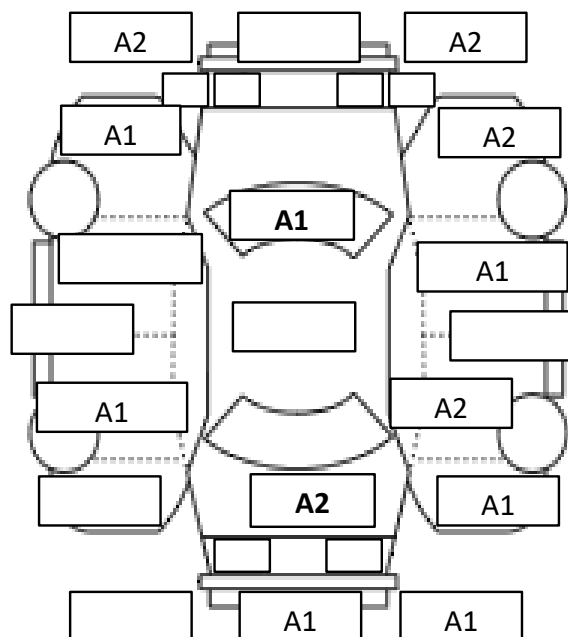

MAKE			MODEL			GRADE		
Nissan			Serena			20XS HYBRID		
YEAR	CC	FUEL	KMS	TRANS.	EXT. COLOR	INT. COLOR		
2013	2000	HV	84,302	(AT) MT	Black	Black		
MODEL CODE				CHASSIS NO.				
DAA-HC26				HC26-067149				

MECHANICAL, ELECTRICAL & RUST

1	OIL LEAK	(GOOD)	FAIL		5	POWER MIRROR	(GOOD)	FAIL	NONE
2	ENGINE	(GOOD)	FAIL		6	POWER WINDOW	(GOOD)	FAIL	NONE
3	RUST UNDERNEATH	(GOOD)	FAIL		7	AIR CONDITIONER	(GOOD)	FAIL	NONE
4	RUST OTHERS	(GOOD)	FAIL		8	WARNING LAMP	(GOOD)	FAIL	

INTERIOR

9	ROOF LINER	(GOOD)	FAIL	LOSE	RIP	
10	DOOR TRIM	(GOOD)	FAIL	LOSE	RIP	
11	DASH BOARD	(GOOD)	FAIL	CRACK	LIFTING	
12	SEATS	(GOOD)	FAIL	DIRT	RIP	CIGARETTE MARK
13	ROOM CONDITION	(GOOD)	FAIL	RIP	CIGARETTE SMELL	PET SMELL

OPTIONS

AIRBAGS	2	KEY	2	AW SIZE		TAKATA AIRBAG	YES (NO)	RECALL DONE	
STABILITY CONTROL	✓	CRUISE CONTROL	✓	SUN ROOF		BACK CAMERA	✓	POWER SLIDING DOOR	L / R

(Remark)

A (Scratch)
Y (Crack)
XX (Replacement)

U (Dent)
C (Corrode)

d (Dimple)
P (Paint Faded)
X (Replacement requires)

md (Many Dimples)
W (Uneven paint)

S (Rust)