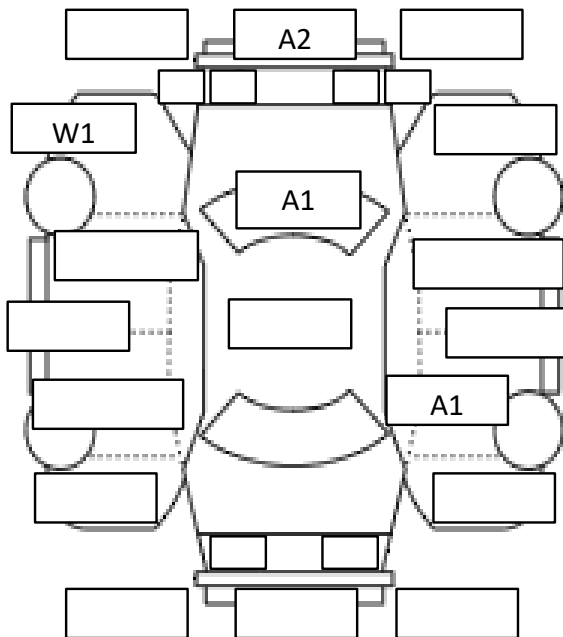

MAKE			MODEL			GRADE		
Suzuki			Swift			SPORT		
YEAR	CC	FUEL	KMS	TRANS.	EXT. COLOR	INT. COLOR		
2012	1600	G	78,191	AT (MT)	Gray	Black		
MODEL CODE				CHASSIS NO.				
CBA-ZC32S				ZC32S-101987				

MECHANICAL, ELECTRICAL & RUST

1	OIL LEAK	(GOOD)	FAIL		5	POWER MIRROR	(GOOD)	FAIL	NONE
2	ENGINE	(GOOD)	FAIL		6	POWER WINDOW	(GOOD)	FAIL	NONE
3	RUST UNDERNEATH	(GOOD)	FAIL		7	AIR CONDITIONER	(GOOD)	FAIL	NONE
4	RUST OTHERS	(GOOD)	FAIL		8	WARNING LAMP	(GOOD)	FAIL	

INTERIOR

9	ROOF LINER	(GOOD)	FAIL	LOSE	RIP	
10	DOOR TRIM	(GOOD)	FAIL	LOSE	RIP	
11	DASH BOARD	(GOOD)	FAIL	CRACK	LIFTING	
12	SEATS	(GOOD)	FAIL	DIRT	RIP	CIGARETTE MARK
13	ROOM CONDITION	(GOOD)	FAIL	RIP	CIGARETTE SMELL	PET SMELL

OPTIONS

AIRBAGS	2	KEY	2	AW SIZE	17in.	TAKATA AIRBAG	YES (NO)	RECALL DONE	
STABILITY CONTROL	✓	CRUISE CONTROL	✓	SUN ROOF		BACK CAMERA		POWER SLIDING DOOR	L / R

(Remark)

A (Scratch)
Y (Crack)
XX (Replacement)

U (Dent)
C (Corrode)

d (Dimple)
P (Paint Faded)
X (Replacement requires)

md (Many Dimples)
W (Uneven paint)

S (Rust)