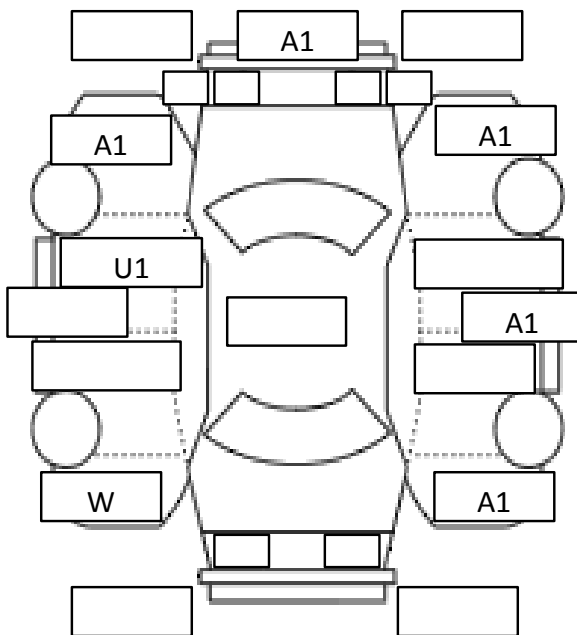

## MECHANICAL, ELECTRICAL &amp; RUST

1	OIL LEAK	GOOD	FAIL		5	POWER MIRROR	GOOD	FAIL	NONE
2	ENGINE	GOOD	FAIL		6	POWER WINDOW	GOOD	FAIL	NONE
3	RUST UNDERNEATH	GOOD	FAIL		7	AIR CONDITIONER	GOOD	FAIL	NONE
4	RUST OTHERS	GOOD	FAIL		8	WARNING LAMP	GOOD	FAIL	

## OPTIONS

AIRBAGS	2	KEY	2	AW SIZE	18in.	TAKATA AIRBAG	YES	NO	RECALL DONE
STABILITY CONTROL	✓	CRUISE CONTROL	✓	SUN ROOF		BACK CAMERA	✓	POWER SLIDING DOOR	L / R

 (Remark)  
 ・CD,HID

 A(Scratch)  
 Y(Crack)  
 XX(Replacement)