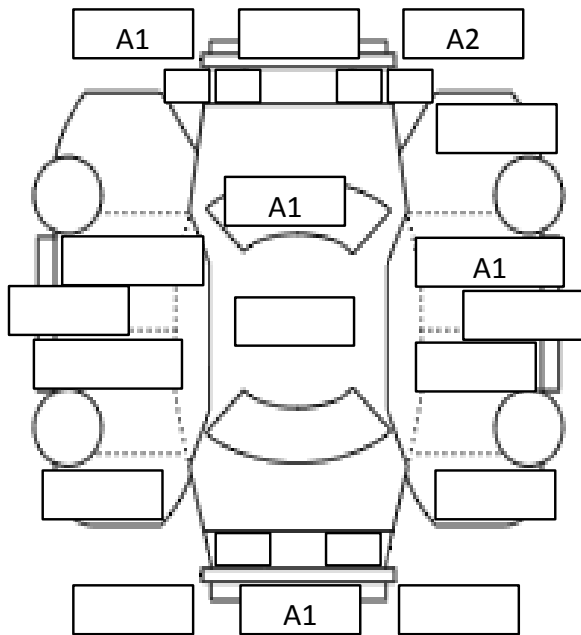

MAKE			MODEL			GRADE		
Toyota			SAI			S		
YEAR	CC	FUEL	KMS	TRANS.	EXT. COLOR	INT. COLOR		
2012	2400	HV	125,898	AT MT	Pearl	Beige		
MODEL CODE				CHASSIS NO.				
DAA-AZK10				AZK10-2056384				

MECHANICAL, ELECTRICAL & RUST

1	OIL LEAK	GOOD	FAIL		5	POWER MIRROR	GOOD	FAIL	NONE
2	ENGINE	GOOD	FAIL		6	POWER WINDOW	GOOD	FAIL	NONE
3	RUST UNDERNEATH	GOOD	FAIL		7	AIR CONDITIONER	GOOD	FAIL	NONE
4	RUST OTHERS	GOOD	FAIL		8	WARNING LAMP	GOOD	FAIL	

INTERIOR

9	ROOF LINER	GOOD	FAIL	LOSE	RIP	
10	DOOR TRIM	GOOD	FAIL	LOSE	RIP	
11	DASH BOARD	GOOD	FAIL	CRACK	LIFTING	
12	SEATS	GOOD	FAIL	DIRT	RIP	CIGARETTE MARK
13	ROOM CONDITION	GOOD	FAIL	RIP	CIGARETTE SMELL	PET SMELL

OPTIONS

AIRBAGS	6	KEY	2	AW SIZE	16in.	TAKATA AIRBAG	YES NO	RECALL DONE	
STABILITY CONTROL	✓	CRUISE CONTROL		SUN ROOF		BACK CAMERA		POWER SLIDING DOOR	L / R

(Remark)

A(Scratch)
Y(Crack)
XX(Replacement)

U(Dent)
C(Corrode)

d(Dimple)
P(Paint Faded)
X(Replacement requires)

md(Many Dimples)
W(Uneven paint)

S(Rust)