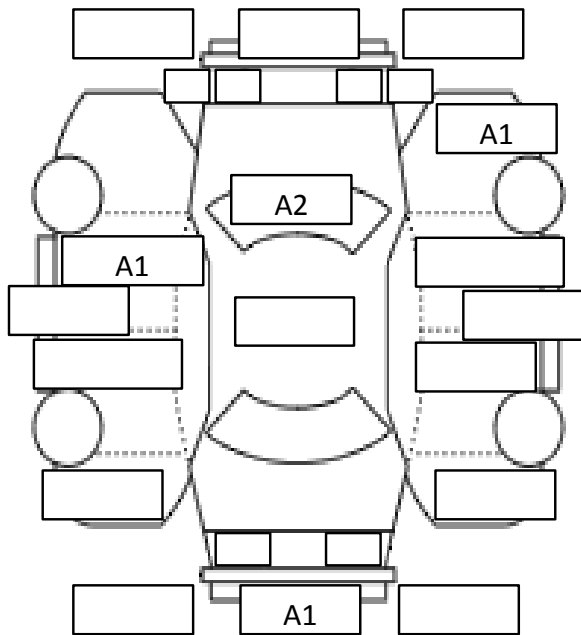

MAKE			MODEL			GRADE		
Mitsubishi			Delica D5			G PREMIUM		
YEAR	CC	FUEL	KMS	TRANS.	EXT. COLOR	INT. COLOR		
2010	2400	G	91,430	AT·MT	Pearl	Black		
MODEL CODE				CHASSIS NO.				
DBA-CV5W				CV5W-0501359				

MECHANICAL, ELECTRICAL & RUST

1	OIL LEAK	GOOD	FAIL		5	POWER MIRROR	GOOD	FAIL	NONE
2	ENGINE	GOOD	FAIL		6	POWER WINDOW	GOOD	FAIL	NONE
3	RUST UNDERNEATH	GOOD	FAIL		7	AIR CONDITIONER	GOOD	FAIL	NONE
4	RUST OTHERS	GOOD	FAIL		8	WARNING LAMP	GOOD	FAIL	

INTERIOR

9	ROOF LINER	GOOD	FAIL	LOSE	RIP	
10	DOOR TRIM	GOOD	FAIL	LOSE	RIP	
11	DASH BOARD	GOOD	FAIL	CRACK	LIFTING	
12	SEATS	GOOD	FAIL	DIRT	RIP	CIGARETTE MARK
13	ROOM CONDITION	GOOD	FAIL	RIP	CIGARETTE SMELL	PET SMELL

OPTIONS

AIRBAGS	2	KEY	2	AW SIZE	18in.	TAKATA AIRBAG	YES	NO	RECALL DONE	
STABILITY CONTROL	✓	CRUISE CONTROL	✓	SUN ROOF		BACK CAMERA	✓	POWER SLIDING DOOR	L	R

(Remark)

A(Scratch)
Y(Crack)
XX(Replacement)

U(Dent)
C(Corrode)

d(Dimple)
P(Paint Faded)
X(Replacement requires)

md(Many Dimples)
W(Uneven paint)

S(Rust)