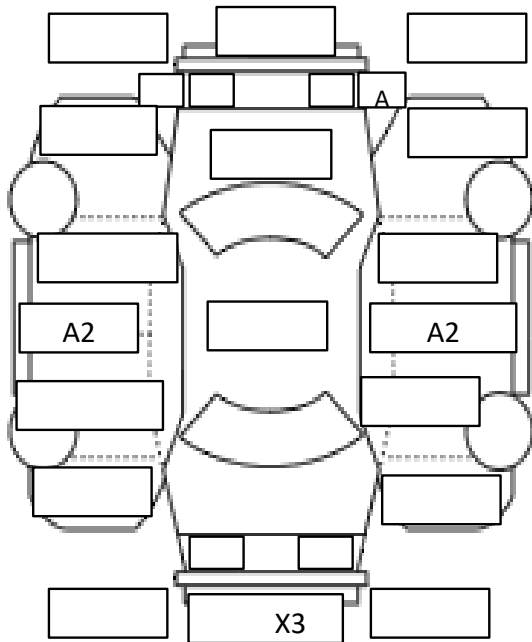

MAKE			MODEL			GRADE		
Toyota			AQUA			S		
YEAR	CC	FUEL	KMS	TRANS.	EXT. COLOR	INT. COLOR		
2015	1500	HV	118,684	(A) MT	Red	Gray		
MODEL CODE				CHASSIS NO.				
DAA-NHP10				NHP10-6470980				

MECHANICAL, ELECTRICAL & RUST

1	OIL LEAK	(GOOD)	FAIL		5	POWER MIRROR	(GOOD)	FAIL	NONE
2	ENGINE	(GOOD)	FAIL		6	POWER WINDOW	(GOOD)	FAIL	NONE
3	RUST UNDERNEATH	(GOOD)	FAIL		7	AIR CONDITIONER	(GOOD)	FAIL	NONE
4	RUST OTHERS	(GOOD)	FAIL		8	WARNING LAMP	(GOOD)	FAIL	

INTERIOR

9	ROOF LINER	(GOOD)	FAIL	LOSE	RIP	
10	DOOR TRIM	(GOOD)	FAIL	LOSE	RIP	
11	DASH BOARD	(GOOD)	FAIL	CRACK	LIFTING	
12	SEATS	(GOOD)	FAIL	DIRT	RIP	CIGARETTE MARK
13	ROOM CONDITION	(GOOD)	FAIL	RIP	CIGARETTE SMELL	PET SMELL

OPTIONS

AIRBAGS	6	KEY	2	AW SIZE	16in.	TAKATA AIRBAG	YES / (NO)	RECALL DONE	
STABILITY CONTROL	✓	CRUISE CONTROL		SUN ROOF		BACK CAMERA	✓	POWER SLIDING DOOR	L / R

(Remark)

A (Scratch)
Y (Crack)
XX (Replacement)

U (Dent)
C (Corrode)

d (Dimple)
P (Paint Faded)
X (Replacement requires)

md (Many Dimples)
W (Uneven paint)

S (Rust)