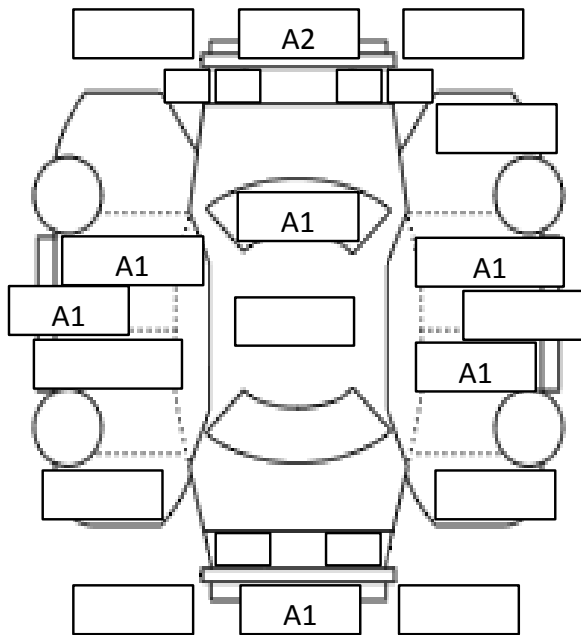

MAKE			MODEL			GRADE		
Toyota			Prius			S TOURING SELECTION		
YEAR	CC	FUEL	KMS	TRANS.	EXT. COLOR	INT. COLOR		
2010	1800	HV	101,137	AT MT	Pearl	Gray		
MODEL CODE				CHASSIS NO.				
DAA-ZVW30				ZVW30-1244623				

MECHANICAL, ELECTRICAL & RUST

1	OIL LEAK	GOOD	FAIL		5	POWER MIRROR	GOOD	FAIL	NONE
2	ENGINE	GOOD	FAIL		6	POWER WINDOW	GOOD	FAIL	NONE
3	RUST UNDERNEATH	GOOD	FAIL		7	AIR CONDITIONER	GOOD	FAIL	NONE
4	RUST OTHERS	GOOD	FAIL		8	WARNING LAMP	GOOD	FAIL	

INTERIOR

9	ROOF LINER	GOOD	FAIL	LOSE	RIP	
10	DOOR TRIM	GOOD	FAIL	LOSE	RIP	
11	DASH BOARD	GOOD	FAIL	CRACK	LIFTING	
12	SEATS	GOOD	FAIL	DIRT	RIP	CIGARETTE MARK
13	ROOM CONDITION	GOOD	FAIL	RIP	CIGARETTE SMELL	PET SMELL

OPTIONS

AIRBAGS	6	KEY	2	AW SIZE	17in.	TAKATA AIRBAG	YES NO	RECALL DONE	
STABILITY CONTROL	✓	CRUISE CONTROL		SUN ROOF		BACK CAMERA	✓	POWER SLIDING DOOR	L / R

(Remark)

A(Scratch)
Y(Crack)
XX(Replacement)

U(Dent)
C(Corrode)

d(Dimple)
P(Paint Faded)
X(Replacement requires)

md(Many Dimples)
W(Uneven paint)

S(Rust)