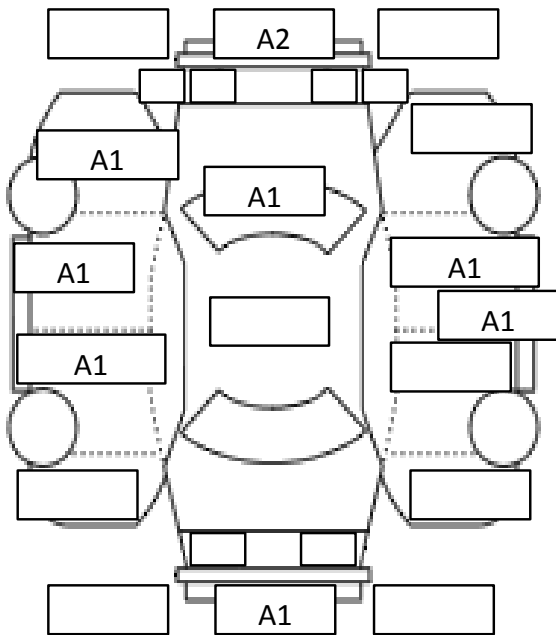

MAKE			MODEL			GRADE		
Mazda			CX-5			XD L PACKAGE		
YEAR	CC	FUEL	KMS	TRANS.	EXT. COLOR	INT. COLOR		
2012	2200	D	79,233	(A) MT	Pearl	Black		
MODEL CODE				CHASSIS NO.				
LDA-KE2FW				KE2FW-101692				

MECHANICAL, ELECTRICAL & RUST

1	OIL LEAK	(GOOD)	FAIL		5	POWER MIRROR	(GOOD)	FAIL	NONE
2	ENGINE	(GOOD)	FAIL		6	POWER WINDOW	(GOOD)	FAIL	NONE
3	RUST UNDERNEATH	(GOOD)	FAIL		7	AIR CONDITIONER	(GOOD)	FAIL	NONE
4	RUST OTHERS	(GOOD)	FAIL		8	WARNING LAMP	(GOOD)	FAIL	

INTERIOR

9	ROOF LINER	(GOOD)	FAIL	LOSE	RIP	
10	DOOR TRIM	(GOOD)	FAIL	LOSE	RIP	
11	DASH BOARD	(GOOD)	FAIL	CRACK	LIFTING	
12	SEATS	(GOOD)	FAIL	DIRT	RIP	CIGARETTE MARK
13	ROOM CONDITION	(GOOD)	FAIL	RIP	CIGARETTE SMELL	PET SMELL

OPTIONS

AIRBAGS	6	KEY	2	AW SIZE	19in.	TAKATA AIRBAG	YES (NO)	RECALL DONE	
STABILITY CONTROL	✓	CRUISE CONTROL		SUN ROOF		BACK CAMERA		POWER SLIDING DOOR	L / R

(Remark)
•CD,DVD

A(Scratch)
Y(Crack)
XX(Replacement)

U(Dent)
C(Corrode)

d(Dimple)
P(Paint Faded)
X(Replacement requires)

md(Many Dimples)
W(Uneven paint)

S(Rust)