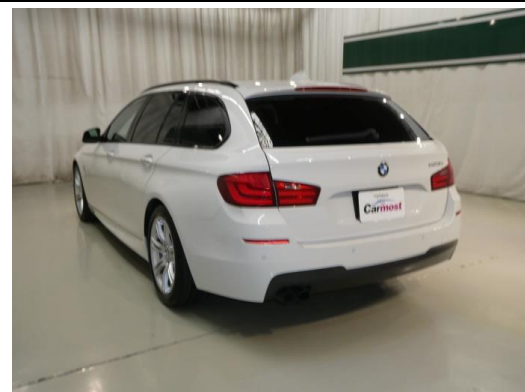

MAKE			MODEL			GRADE		
BMW			5 Series			523i TOURING M SPORTS		
YEAR	CC	FUEL	KMS	TRANS.	EXT. COLOR	INT. COLOR		
2010	2500	G	90,668	AT-MT	White	Black		
MODEL CODE				CHASSIS NO.				
DBA-MT25				WBAMT52090C451135				

MECHANICAL, ELECTRICAL & RUST

1	OIL LEAK	GOOD	FAIL		5	POWER MIRROR	GOOD	FAIL	NONE
2	ENGINE	GOOD	FAIL		6	POWER WINDOW	GOOD	FAIL	NONE
3	RUST UNDERNEATH	GOOD	FAIL		7	AIR CONDITIONER	GOOD	FAIL	NONE
4	RUST OTHERS	GOOD	FAIL		8	WARNING LAMP	GOOD	FAIL	

INTERIOR

9	ROOF LINER	GOOD	FAIL	LOSE	RIP	
10	DOOR TRIM	GOOD	FAIL	LOSE	RIP	
11	DASH BOARD	GOOD	FAIL	CRACK	LIFTING	
12	SEATS	GOOD	FAIL	DIRT	RIP	CIGARETTE MARK
13	ROOM CONDITION	GOOD	FAIL	RIP	CIGARETTE SMELL	PET SMELL

OPTIONS

AIRBAGS	6	KEY	2	AW SIZE	18in.	TAKATA AIRBAG	YES	NO	RECALL DONE
STABILITY CONTROL	✓	CRUISE CONTROL		SUN ROOF		BACK CAMERA	✓	POWER SLIDING DOOR	L / R

(Remark)