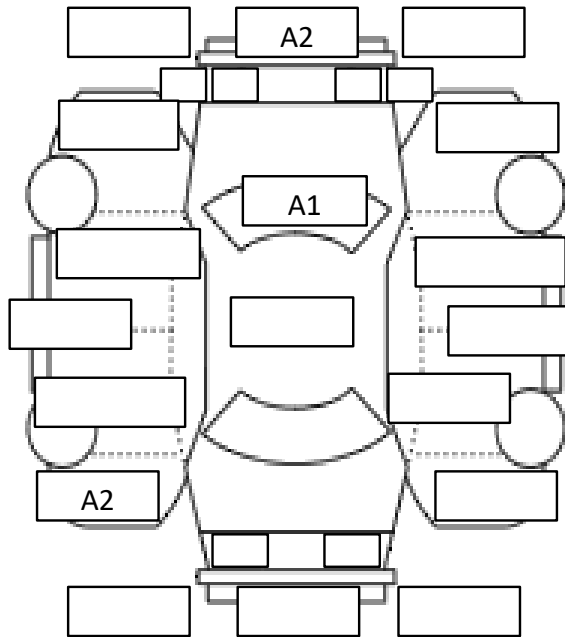

MAKE			MODEL			GRADE		
Volkswagen			Golf			GTI BASE		
YEAR	CC	FUEL	KMS	TRANS.	EXT. COLOR	INT. COLOR		
2014	2000	G	66,242	AT MT	White	Black		
MODEL CODE				CHASSIS NO.				
ABA-AUCHH				WVWZZZAUZEW134969				

MECHANICAL, ELECTRICAL & RUST

1	OIL LEAK	GOOD	FAIL		5	POWER MIRROR	GOOD	FAIL	NONE
2	ENGINE	GOOD	FAIL		6	POWER WINDOW	GOOD	FAIL	NONE
3	RUST UNDERNEATH	GOOD	FAIL		7	AIR CONDITIONER	GOOD	FAIL	NONE
4	RUST OTHERS	GOOD	FAIL		8	WARNING LAMP	GOOD	FAIL	

INTERIOR

9	ROOF LINER	GOOD	FAIL	LOSE	RIP	
10	DOOR TRIM	GOOD	FAIL	LOSE	RIP	
11	DASH BOARD	GOOD	FAIL	CRACK	LIFTING	
12	SEATS	GOOD	FAIL	DIRT	RIP	CIGARETTE MARK
13	ROOM CONDITION	GOOD	FAIL	RIP	CIGARETTE SMELL	PET SMELL

OPTIONS

AIRBAGS	6	KEY	2	AW SIZE	17in.	TAKATA AIRBAG	YES	NO	RECALL DONE	
STABILITY CONTROL	✓	CRUISE CONTROL	✓	SUN ROOF		BACK CAMERA		POWER SLIDING DOOR		L / R

(Remark)

A (Scratch)
Y (Crack)
XX (Replacement)

U (Dent)
C (Corrode)

d (Dimple)
P (Paint Faded)
X (Replacement requires)

md (Many Dimples)
W (Uneven paint)

S (Rust)