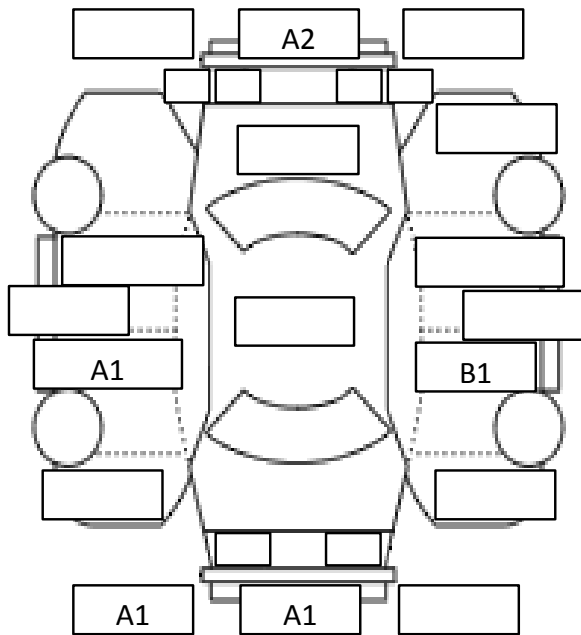

MAKE			MODEL			GRADE		
Mazda			Premacy			20E		
YEAR	CC	FUEL	KMS	TRANS.	EXT. COLOR	INT. COLOR		
2011	2000	G	58,180	AT·MT	Gray	Gray		
MODEL CODE				CHASSIS NO.				
DBA-CWEFW				CWEFW-127809				

MECHANICAL, ELECTRICAL & RUST

1	OIL LEAK	GOOD	FAIL		5	POWER MIRROR	GOOD	FAIL	NONE
2	ENGINE	GOOD	FAIL		6	POWER WINDOW	GOOD	FAIL	NONE
3	RUST UNDERNEATH	GOOD	FAIL		7	AIR CONDITIONER	GOOD	FAIL	NONE
4	RUST OTHERS	GOOD	FAIL		8	WARNING LAMP	GOOD	FAIL	

INTERIOR

9	ROOF LINER	GOOD	FAIL	LOSE	RIP	
10	DOOR TRIM	GOOD	FAIL	LOSE	RIP	
11	DASH BOARD	GOOD	FAIL	CRACK	LIFTING	
12	SEATS	GOOD	FAIL	DIRT	RIP	CIGARETTE MARK
13	ROOM CONDITION	GOOD	FAIL	RIP	CIGARETTE SMELL	PET SMELL

OPTIONS

AIRBAGS	2	KEY	1	AW SIZE		TAKATA AIRBAG	YES	NO	RECALL DONE	
STABILITY CONTROL	✓	CRUISE CONTROL		SUN ROOF		BACK CAMERA	✓		POWER SLIDING DOOR	L / R

(Remark)